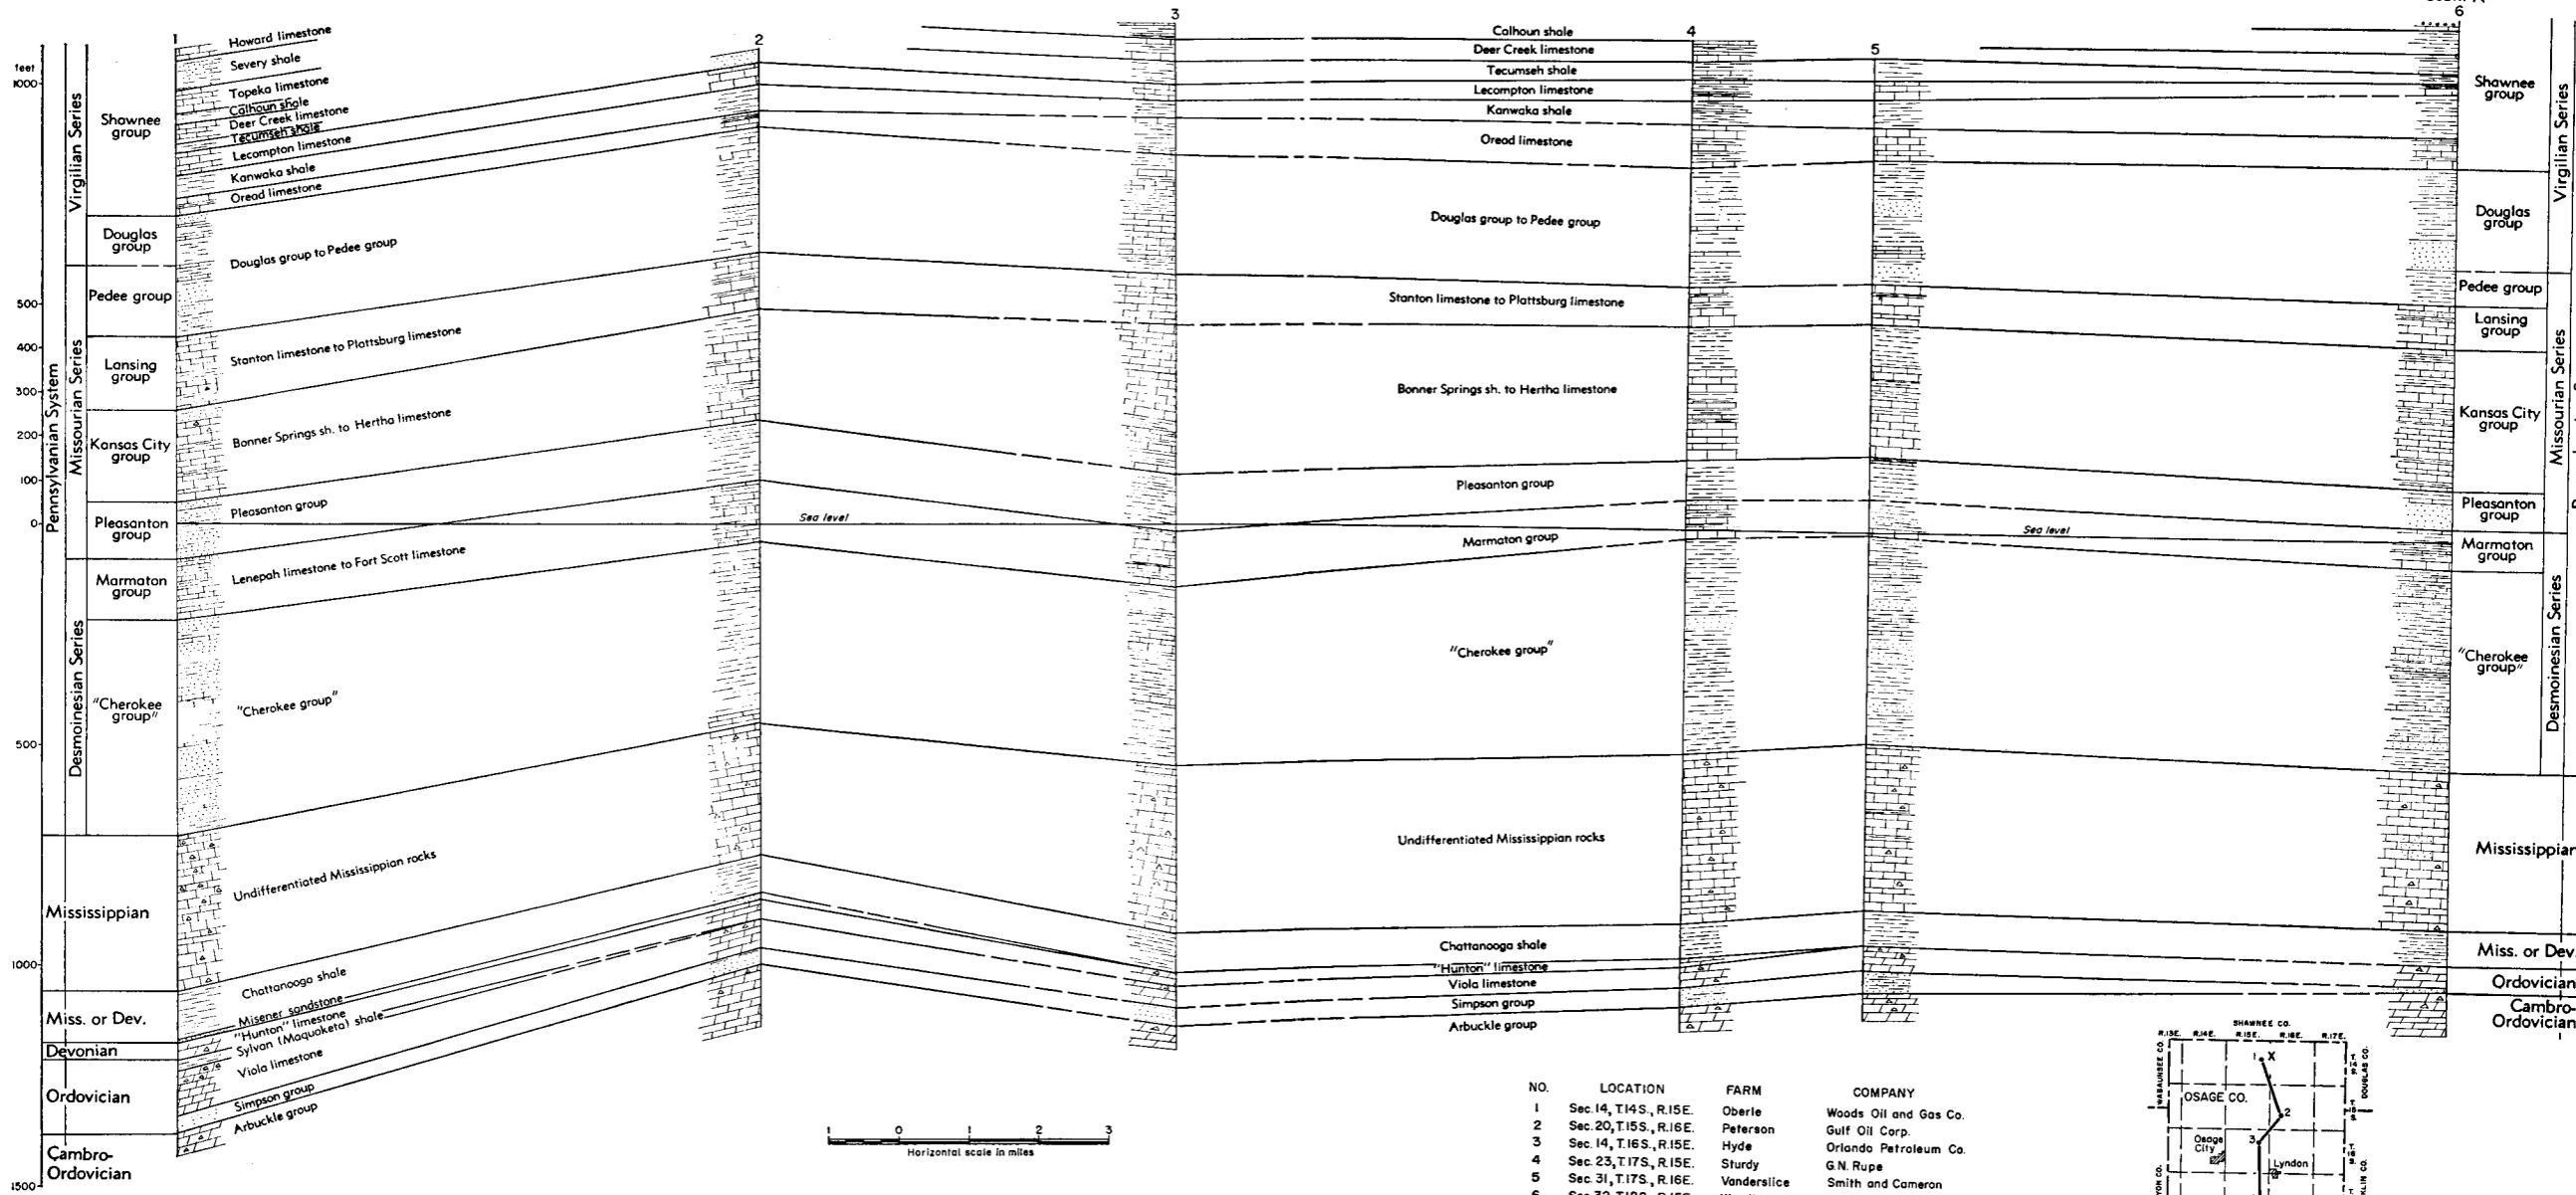

X North

South X'

NO.	LOCATION	FARM	COMPANY
1	Sec. 14, T14S., R.15E.	Oberle	Woods Oil and Gas Co.
2	Sec. 20, T15S., R.16E.	Peterson	Gulf Oil Corp.
3	Sec. 14, T16S., R.15E.	Hyde	Orlando Petroleum Co.
4	Sec. 23, T17S., R.15E.	Sturdy	G.N. Rupe
5	Sec. 31, T17S., R.16E.	Vanderslice	Smith and Cameron
6	Sec. 32, T18S., R.15E.	Woodbury	Empire Gas and Fuel Co.