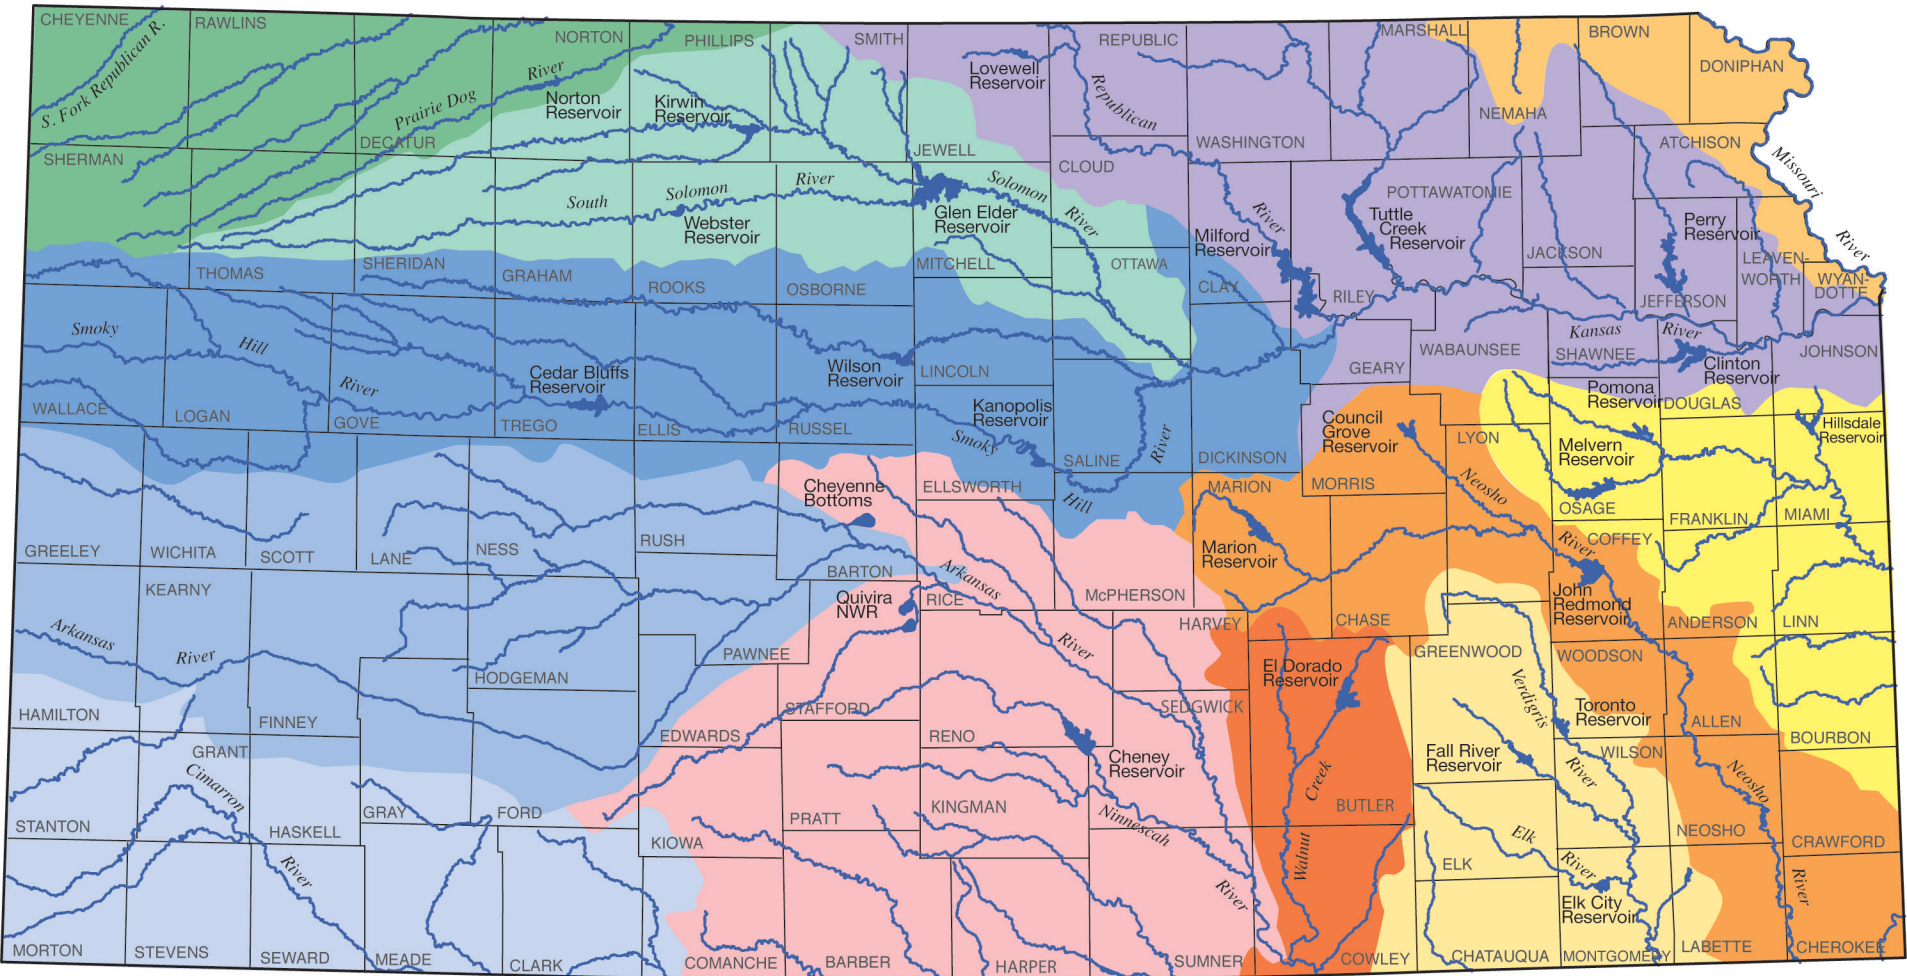

MAJOR RIVER BASINS IN KANSAS

- | | | | | | |
|--|--|---|--|---|--|
|  Upper Republican |  Solomon |  Smoky Hill - Saline |  Upper Arkansas |  Cimarron |  Lower Arkansas |
|  Kansas - Lower Republican |  Missouri |  Marais Des Cygnes |  Neosho |  Verdigris |  Walnut |