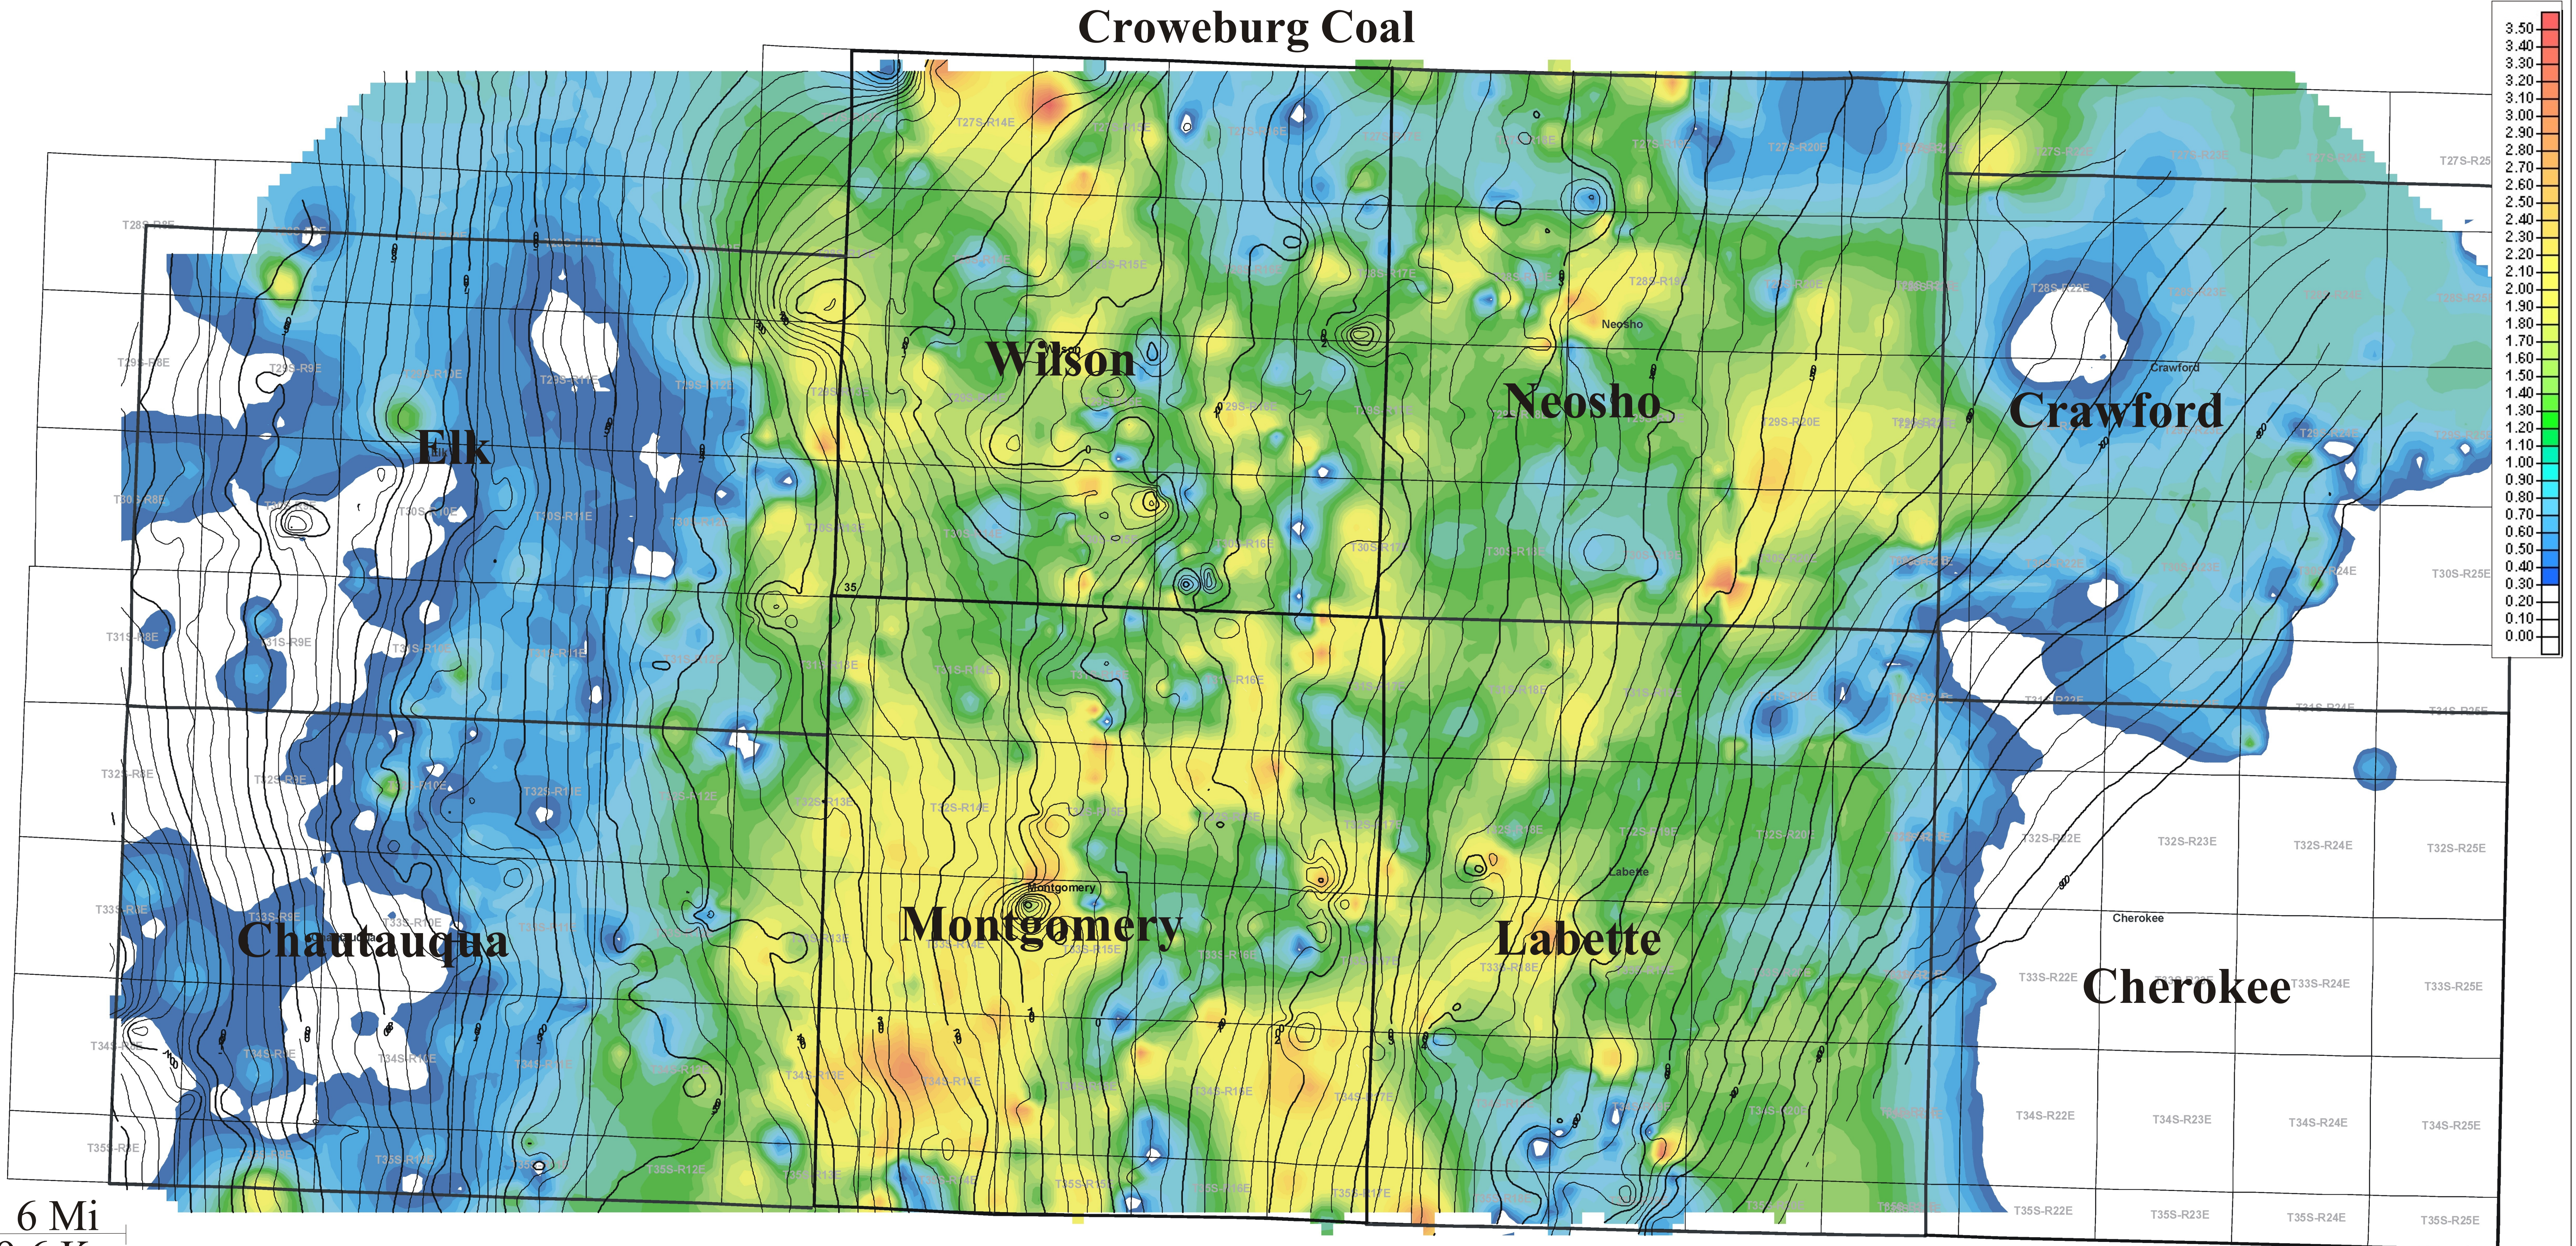

Croweburg Coal

6 Mi

9.6 Km

Isopach of Croweburg coal (colors) overlain with contours on bottom Croweburg coal structure (isopach CI: 0.10ft; structure CI: 25ft)