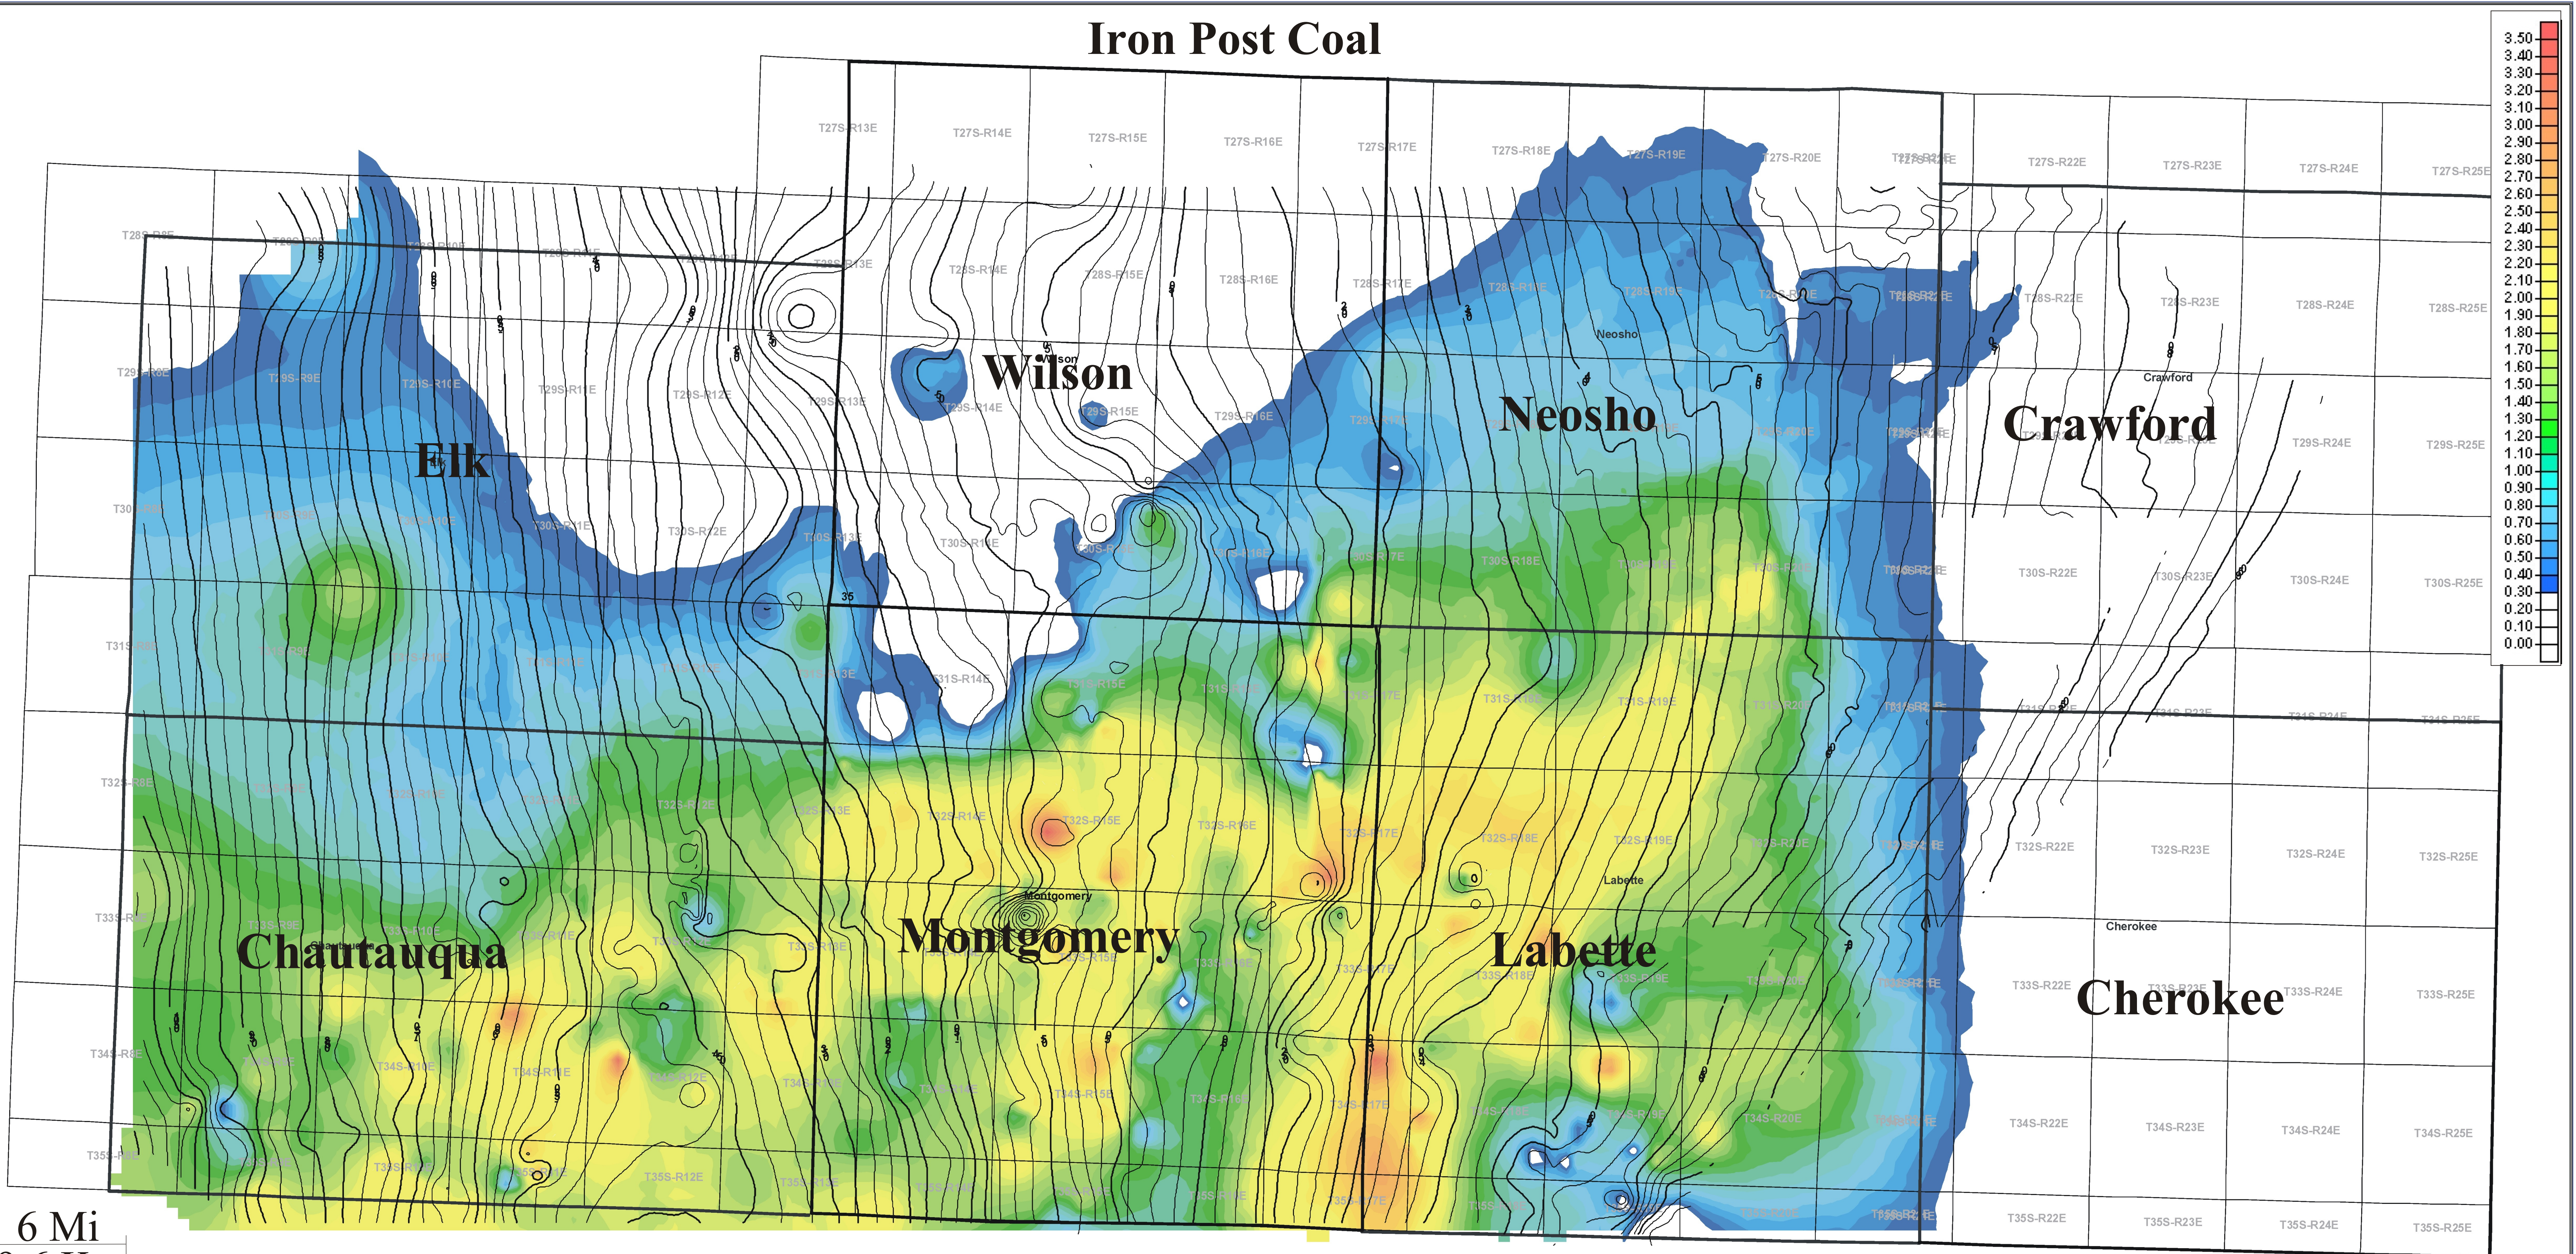

Iron Post Coal

6 Mi
9.6 Km

Isopach of Iron Post coal (colors) overlain with contours on top Iron Post coal structure (isopach CI: 0.10ft; structure CI: 25ft)