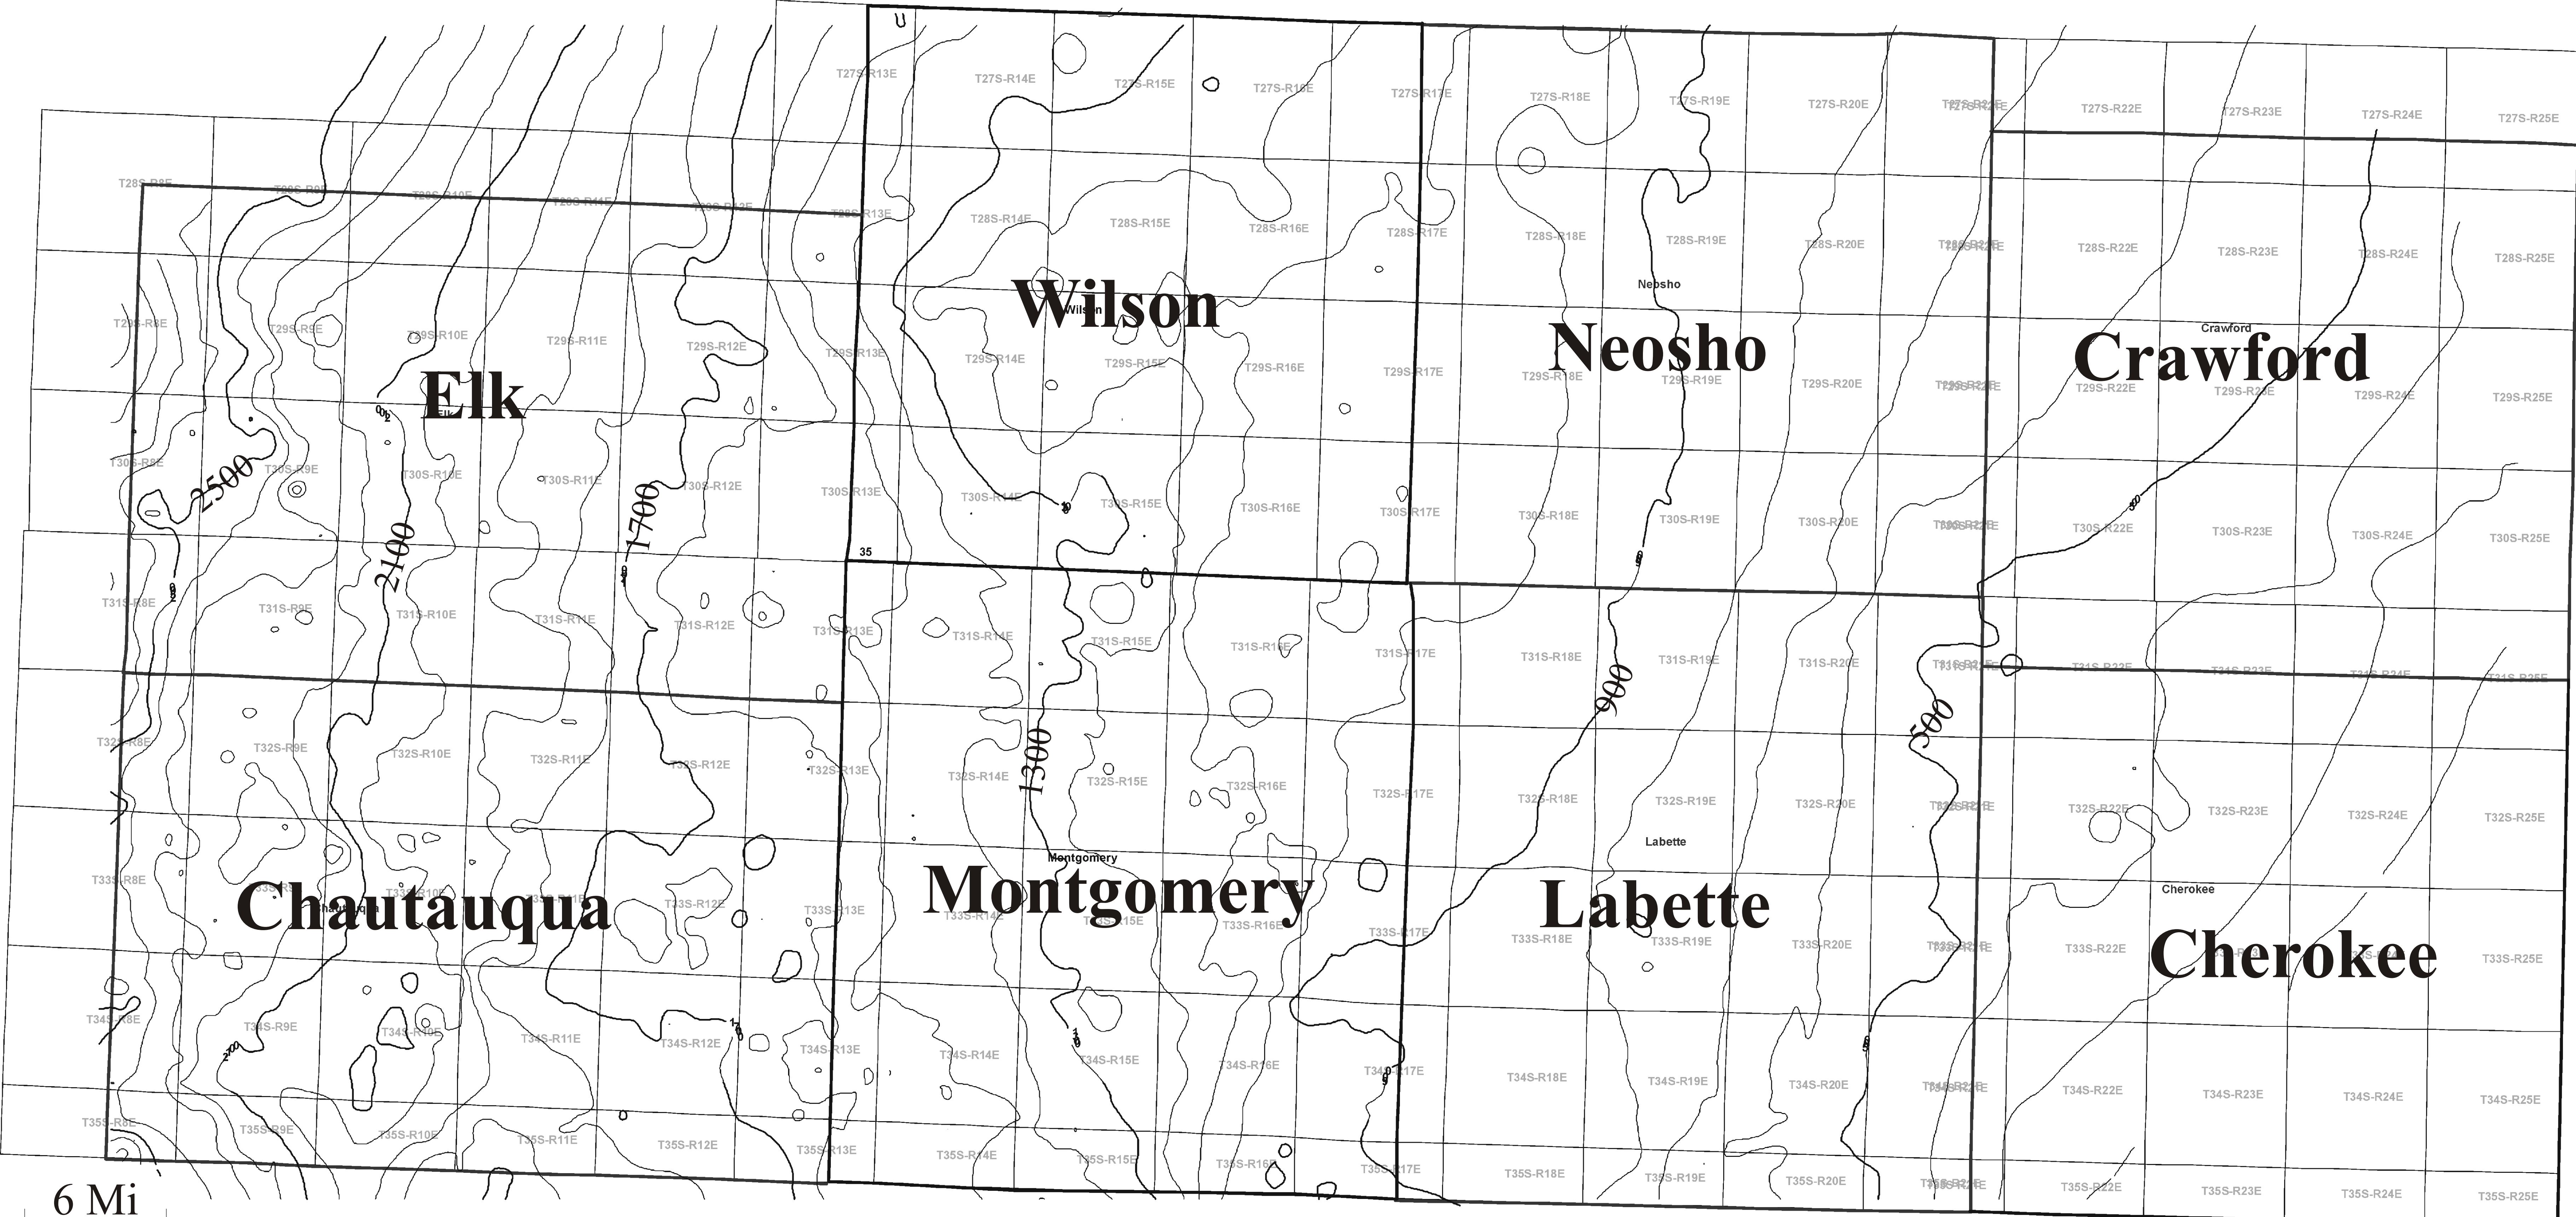

# Top of Mississippian Limestone

6 Mi  
9.6 Km