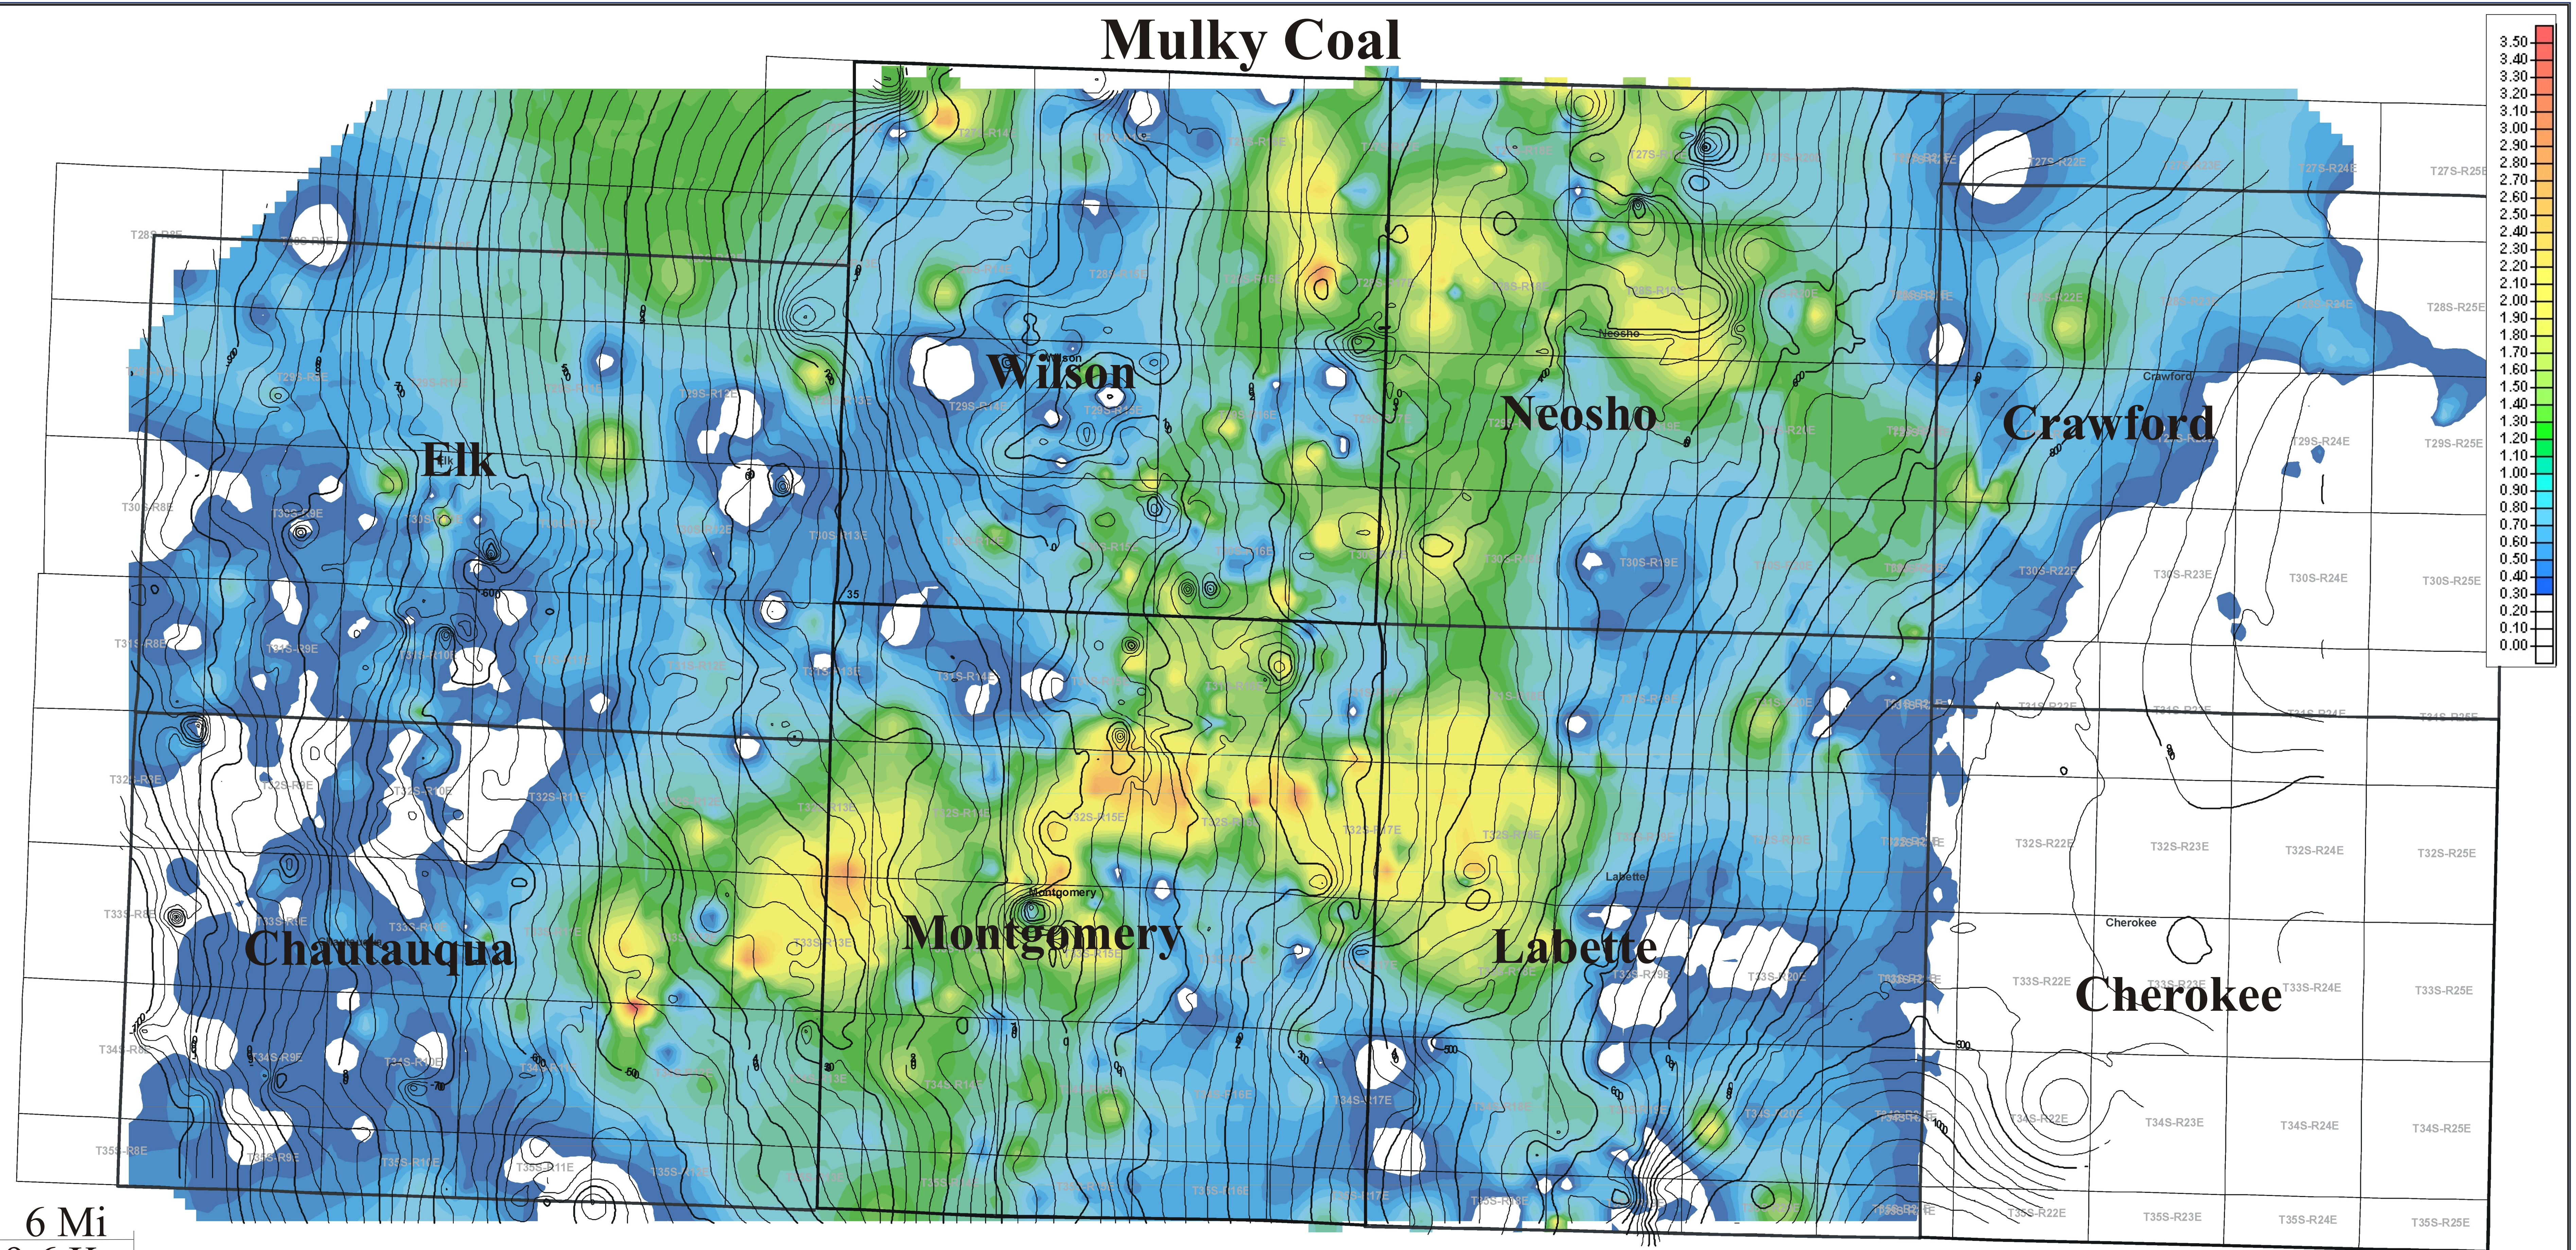

Mulky Coal

6 Mi
9.6 Km

Isopach of Mulky coal (colors) overlain with contours on top Breezy Hill Limestone structure (isopach CI: 0.10ft; structure CI: 25ft)