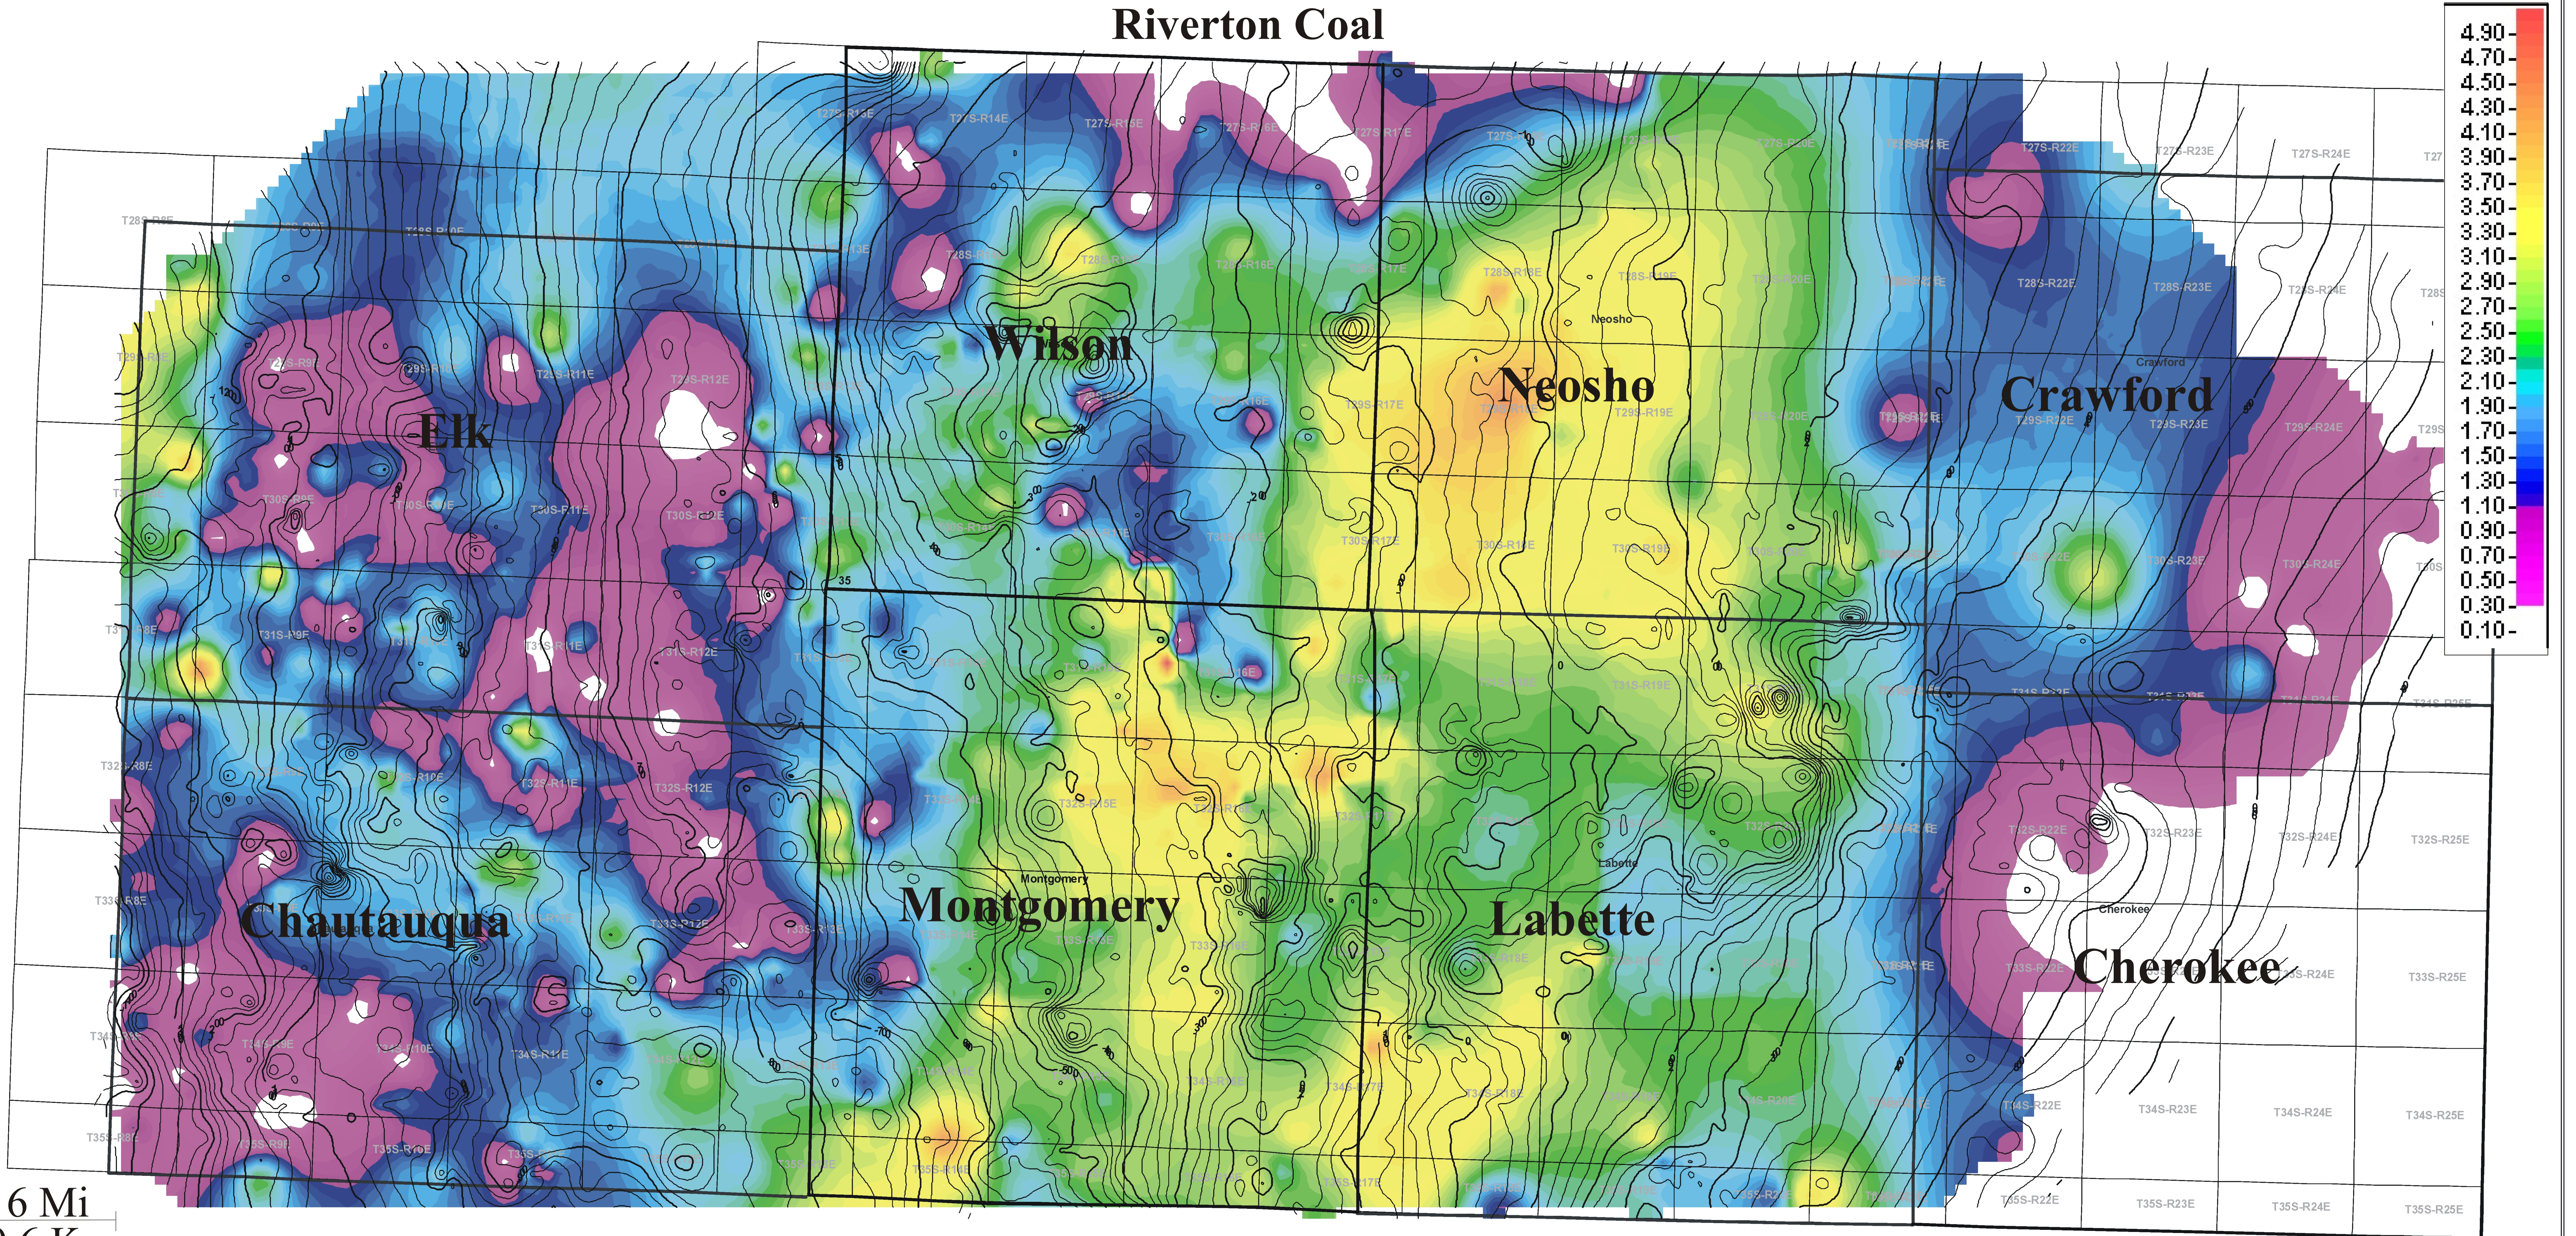

# Riverton Coal

6 Mi  
9.6 Km

Isopach of Riverton coal (colors) overlain with contours on top Mississippian structure (isopach CI: 0.10ft; structure CI: 25ft)