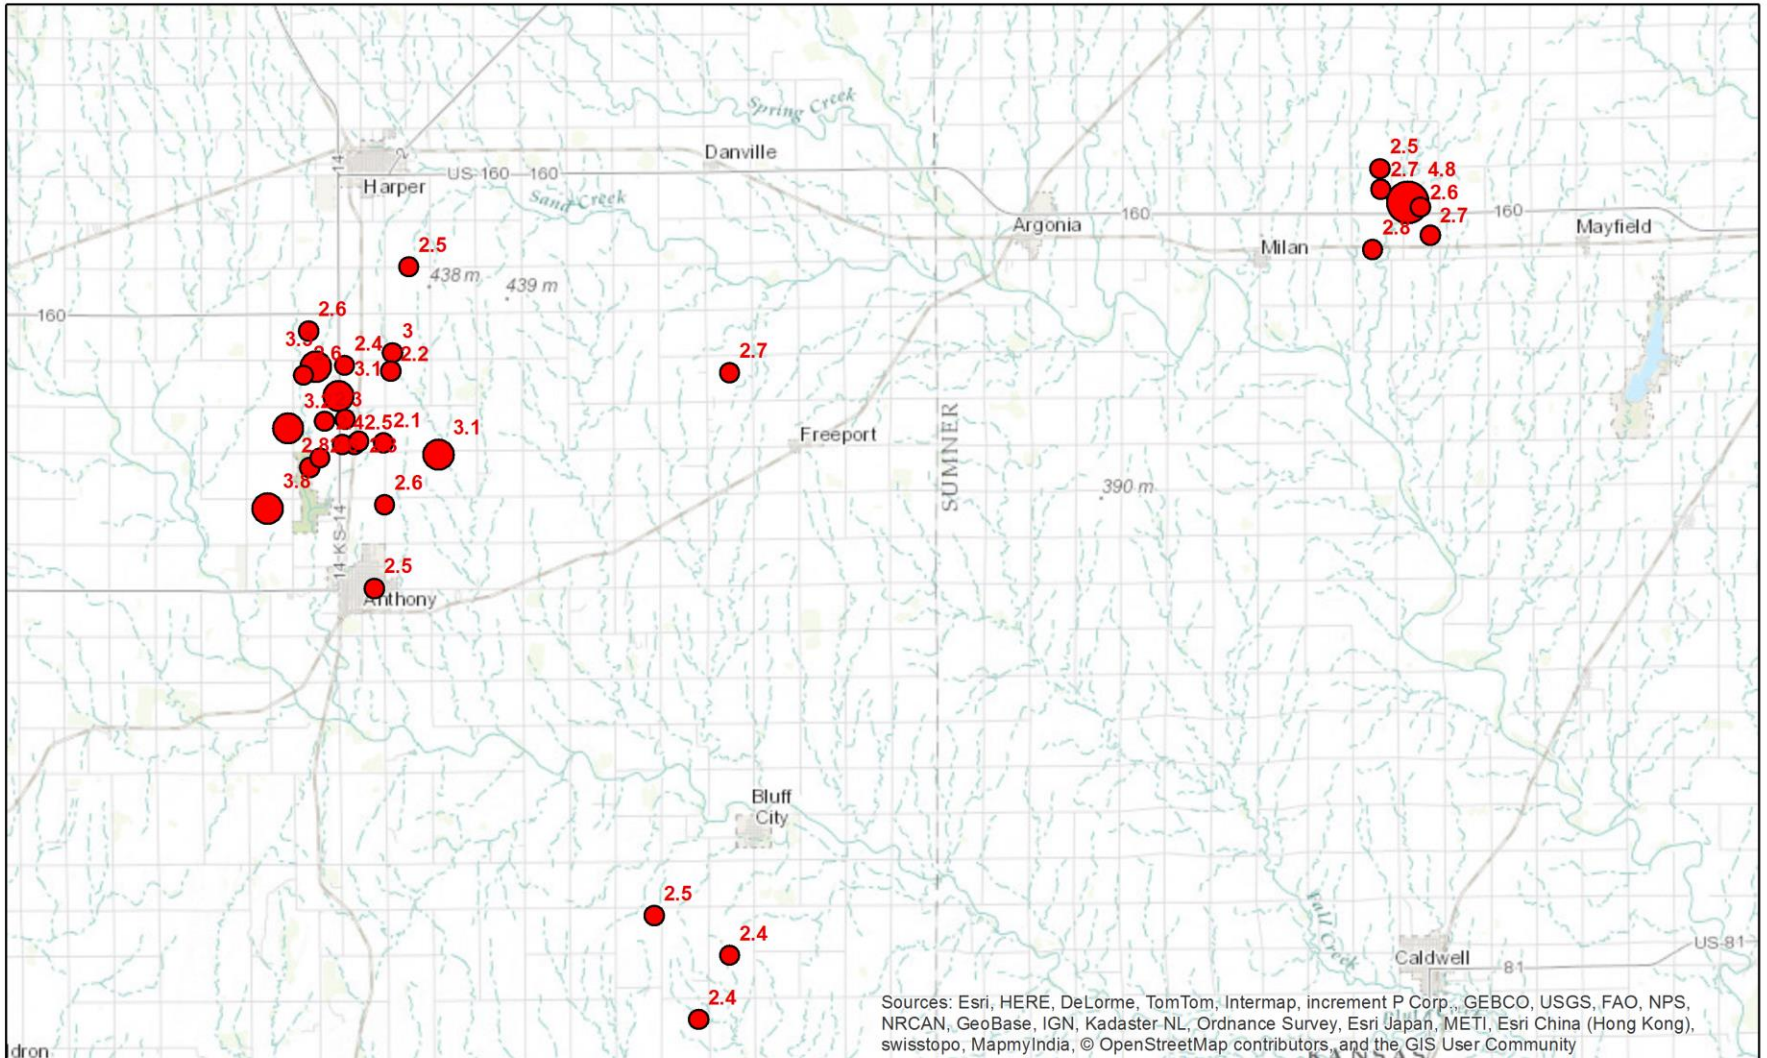

0 2.5 5 10 Miles

- 1.0 - 2.0
- 2.1 - 3.0
- 3.1 - 4.0
- 4.1 - 5.0

Week of September 24 - 30, 2014

PRELIMINARY

Kansas Geological Survey
Earthquake Data from USGS
22 January 2015

October 2014: Harper County

PRELIMINARY

Kansas Geological Survey
Earthquake Data from USGS
22 January 2015

Week of October 1 - 7, 2014

PRELIMINARY

November 2014: Harper & Sumner Counties

PRELIMINARY

Kansas Geological Survey
Earthquake Data from USGS
22 January 2015

2015 Earthquakes

PRELIMINARY

Kansas Geological Survey
Earthquake Data from USGS
22 January 2015