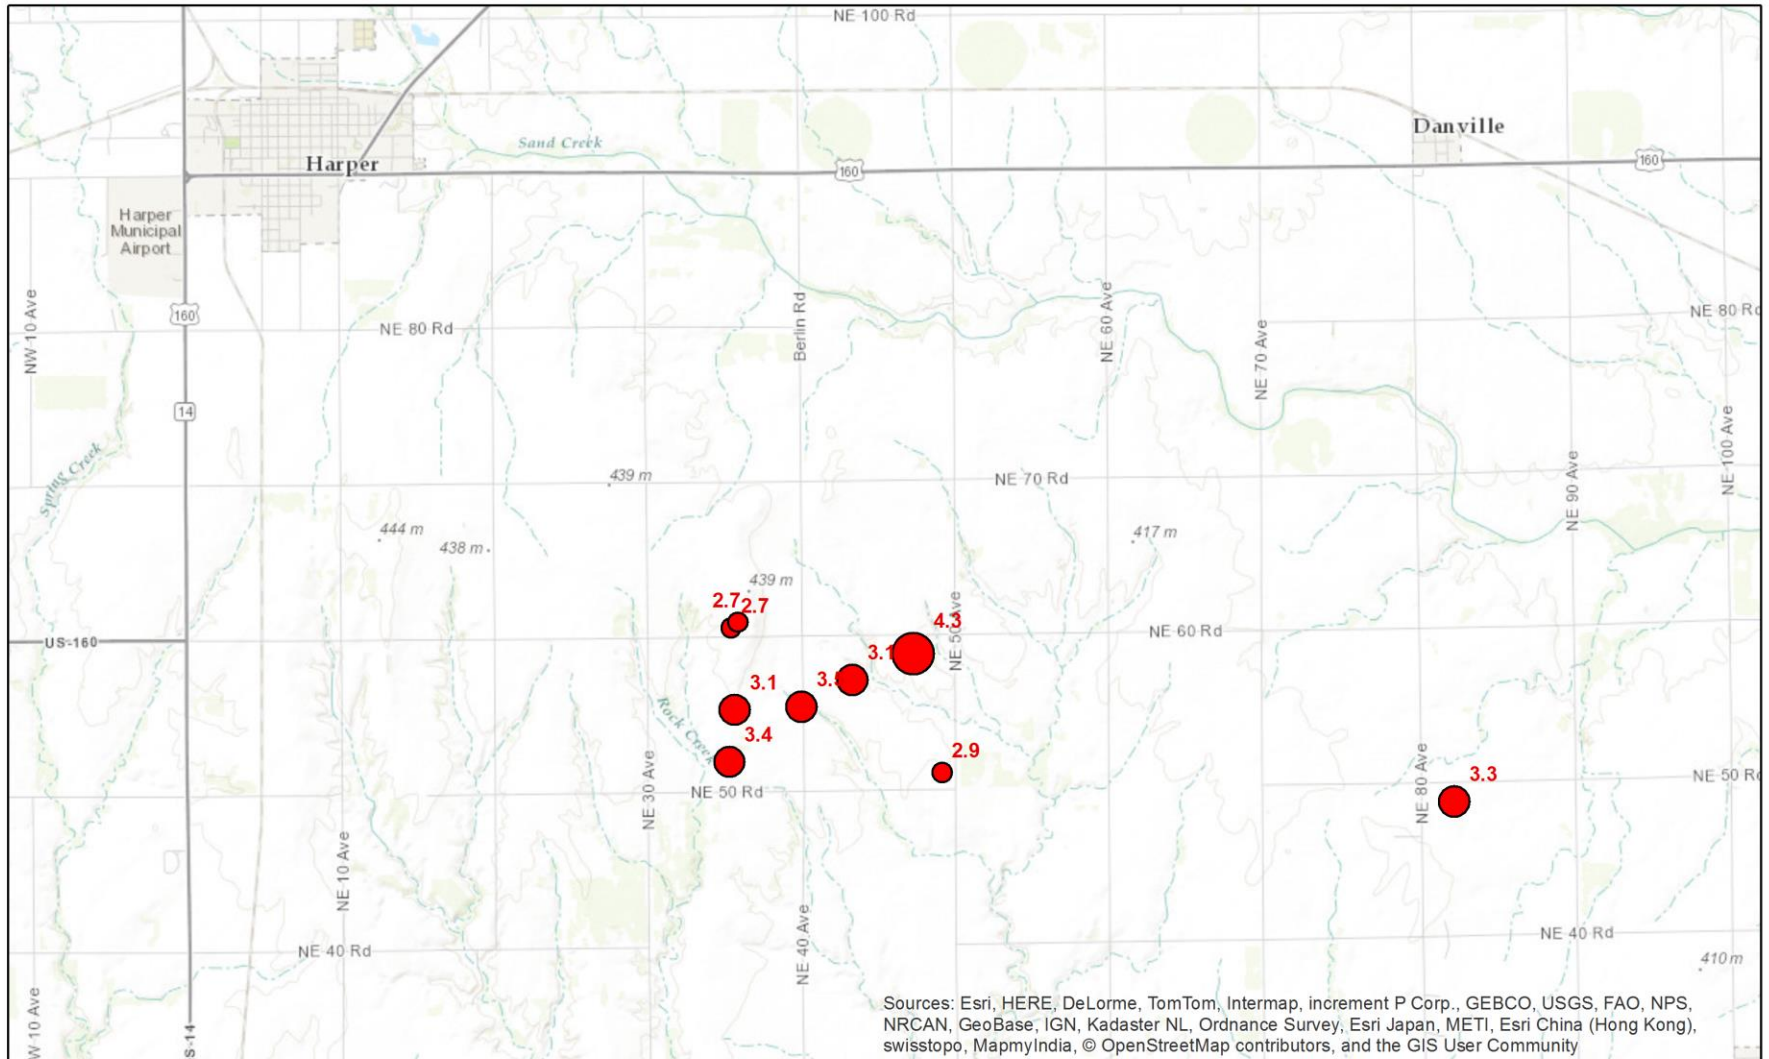

0 2.5 5 10 Miles

- 1.0 - 2.0
- 2.1 - 3.0
- 3.1 - 4.0
- 4.1 - 5.0

Week of September 24 - 30, 2014

PRELIMINARY

Kansas Geological Survey
Earthquake Data from USGS
22 January 2015

October 2014: Harper County

PRELIMINARY

Kansas Geological Survey
Earthquake Data from USGS
22 January 2015

Week of October 1 - 7, 2014

PRELIMINARY

November 2014: Harper & Sumner Counties

PRELIMINARY

Kansas Geological Survey
Earthquake Data from USGS
22 January 2015

2015 Earthquakes

PRELIMINARY

Kansas Geological Survey
Earthquake Data from USGS
22 January 2015