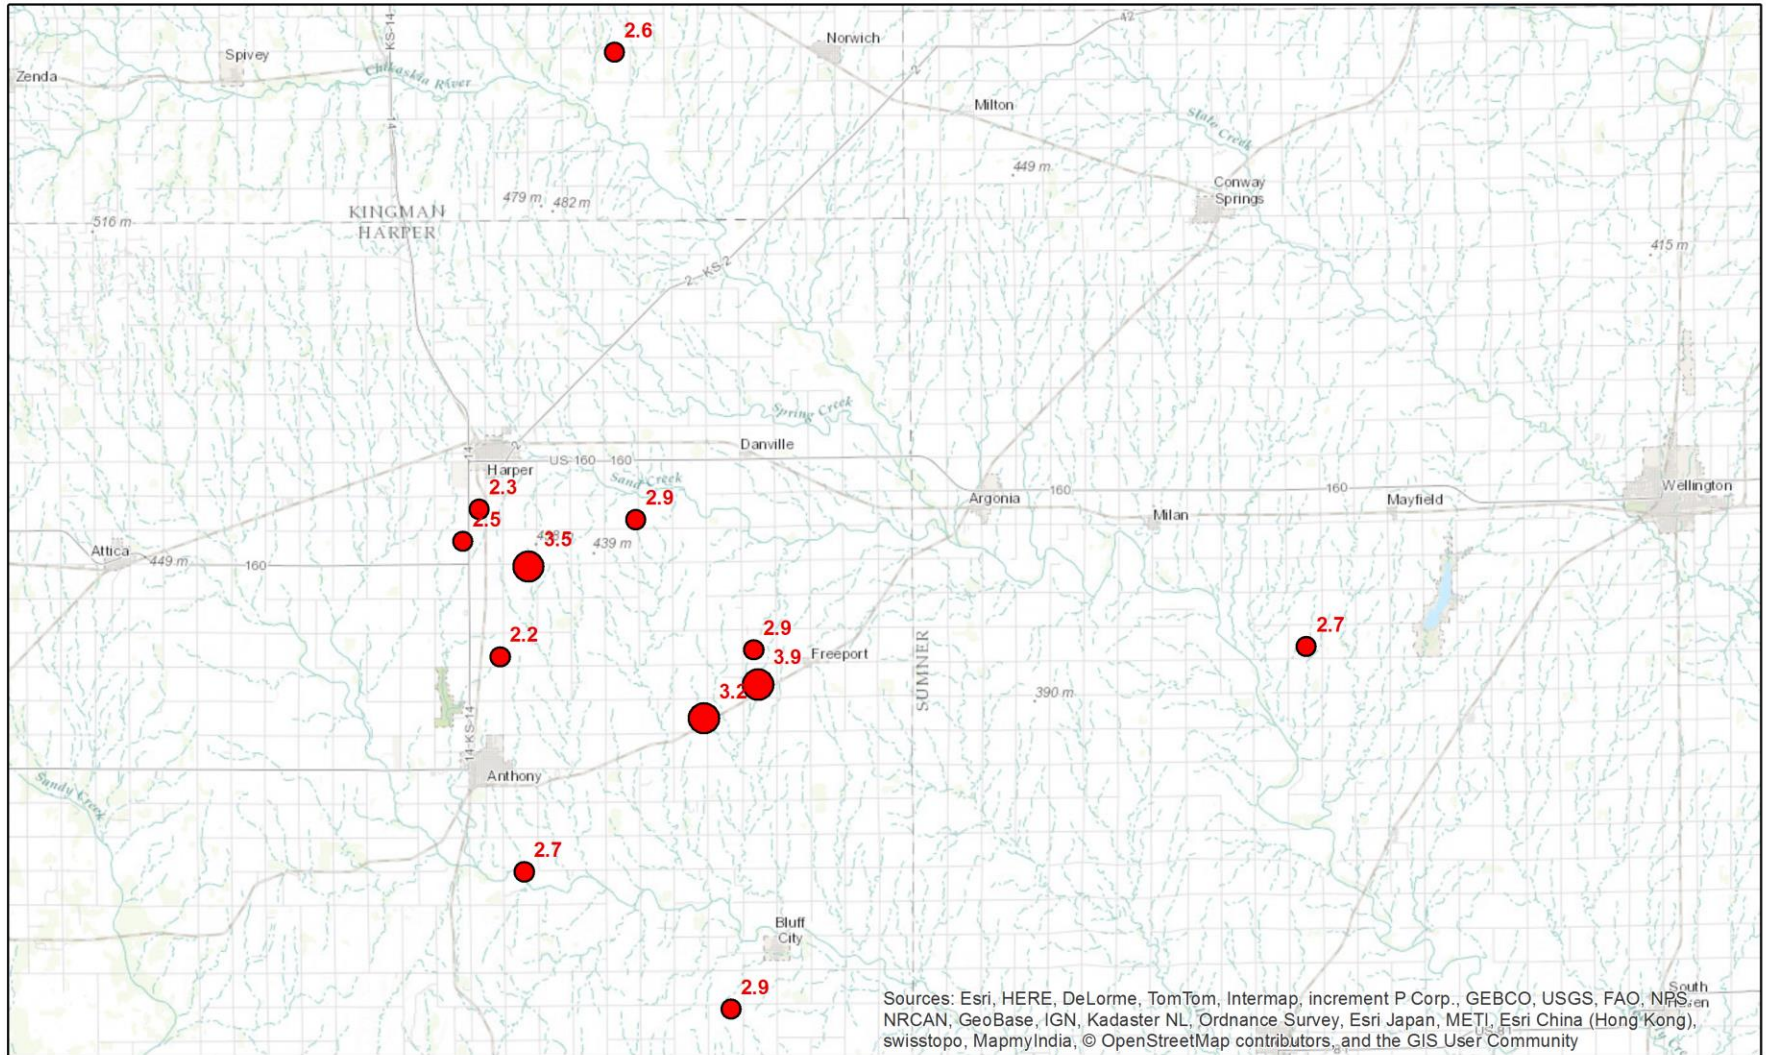

0 2.5 5 10 Miles

- 1.0 - 2.0
- 2.1 - 3.0
- 3.1 - 4.0
- 4.1 - 5.0

Week of September 24 - 30, 2014

PRELIMINARY

Kansas Geological Survey
Earthquake Data from USGS
22 January 2015

October 2014: Harper County

PRELIMINARY

Kansas Geological Survey
Earthquake Data from USGS
22 January 2015

Week of October 1 - 7, 2014

PRELIMINARY

November 2014: Harper & Sumner Counties

PRELIMINARY

Kansas Geological Survey
Earthquake Data from USGS
22 January 2015

2015 Earthquakes

PRELIMINARY

Kansas Geological Survey
Earthquake Data from USGS
22 January 2015