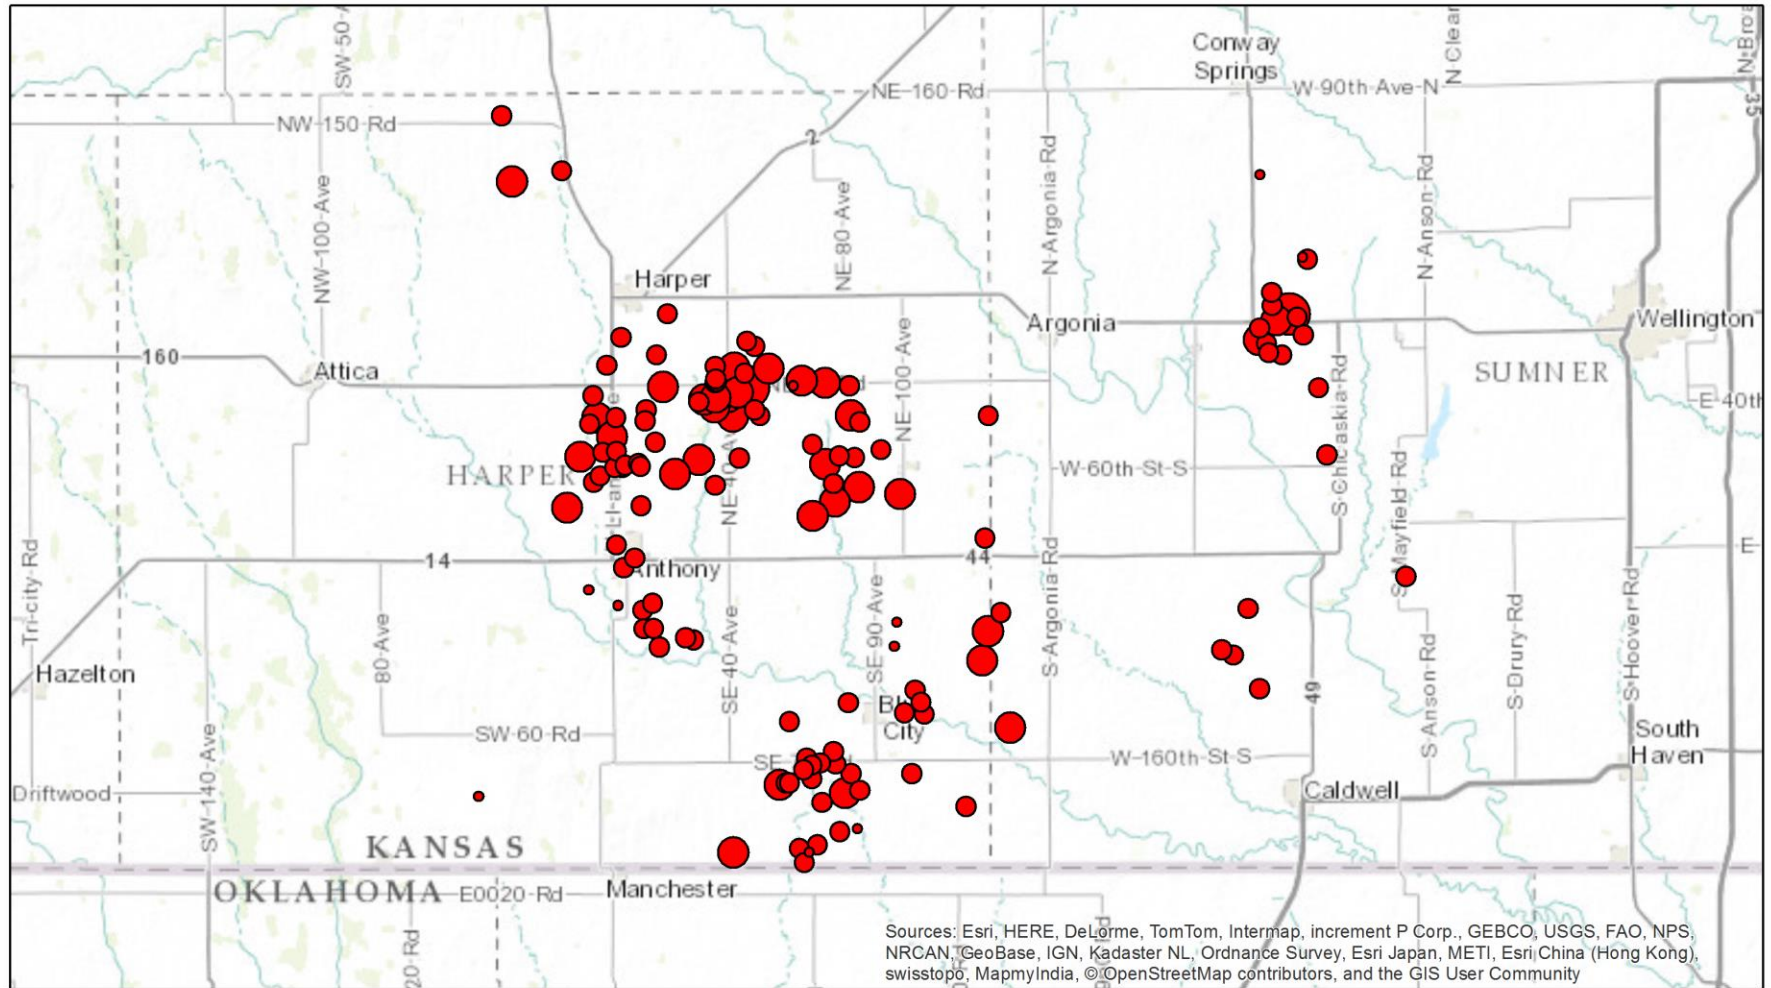

2014 Earthquakes

PRELIMINARY

Kansas Geological Survey
Earthquake Data from Oklahoma Geological Survey, USGS
22 January 2015

2014 Earthquakes: Harper & Sumner Counties

PRELIMINARY

Kansas Geological Survey
Earthquake Data from Oklahoma Geological Survey, USGS
22 January 2015

0 2.5 5 10 Miles

- 1.0 - 2.0
- 2.1 - 3.0
- 3.1 - 4.0
- 4.1 - 5.0

Week of September 24 - 30, 2014

PRELIMINARY

Kansas Geological Survey
Earthquake Data from USGS
22 January 2015

October 2014: Harper County

PRELIMINARY

Kansas Geological Survey
Earthquake Data from USGS
22 January 2015

Week of October 1 - 7, 2014

PRELIMINARY

November 2014: Harper & Sumner Counties

PRELIMINARY

Kansas Geological Survey
Earthquake Data from USGS
22 January 2015

2015 Earthquakes

PRELIMINARY

Kansas Geological Survey
Earthquake Data from USGS
22 January 2015