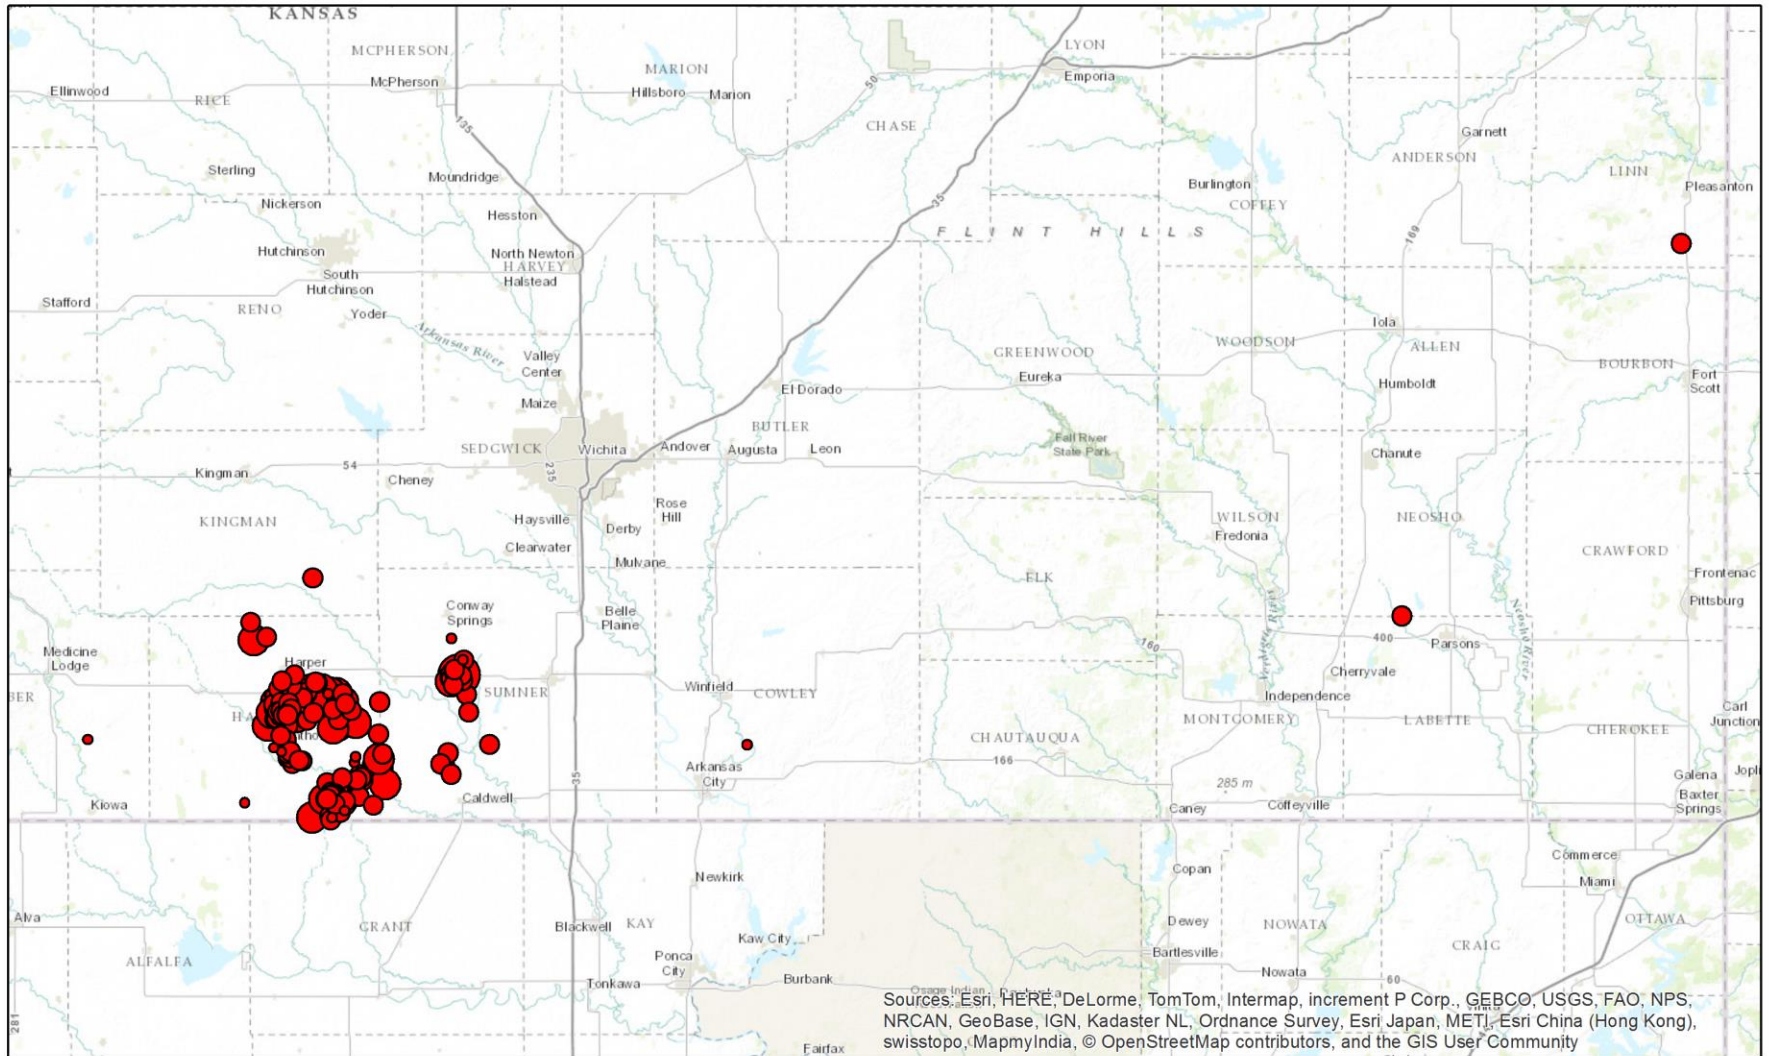

2014 Earthquakes

PRELIMINARY

Kansas Geological Survey
Earthquake Data from Oklahoma Geological Survey, USGS
22 January 2015

2014 Earthquakes: Harper & Sumner Counties

PRELIMINARY

Kansas Geological Survey
Earthquake Data from Oklahoma Geological Survey, USGS
22 January 2015

0 2.5 5 10 Miles

- 1.0 - 2.0
- 2.1 - 3.0
- 3.1 - 4.0
- 4.1 - 5.0

Week of September 24 - 30, 2014

PRELIMINARY

Kansas Geological Survey
Earthquake Data from USGS
22 January 2015

October 2014: Harper County

PRELIMINARY

Kansas Geological Survey
Earthquake Data from USGS
22 January 2015

Week of October 1 - 7, 2014

PRELIMINARY

November 2014: Harper & Sumner Counties

PRELIMINARY

Kansas Geological Survey
Earthquake Data from USGS
22 January 2015