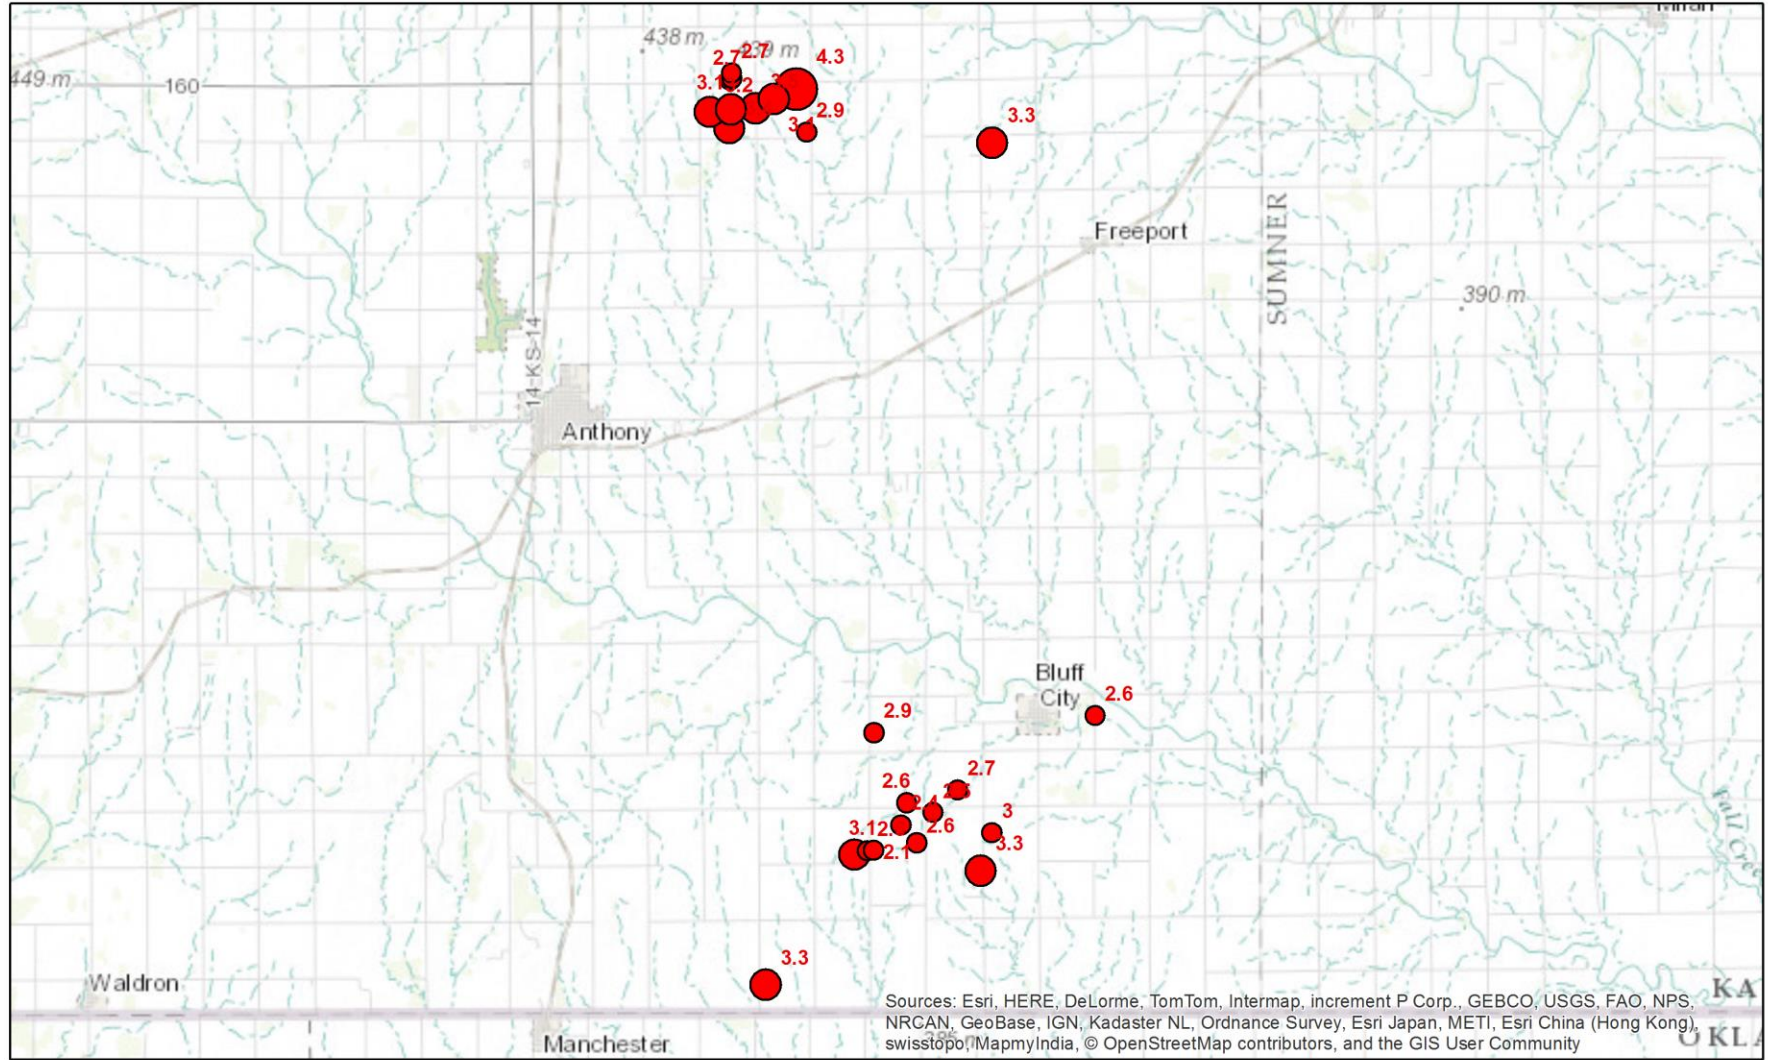

2014 Earthquakes

PRELIMINARY

Kansas Geological Survey
Earthquake Data from Oklahoma Geological Survey, USGS
22 January 2015

2014 Earthquakes: Harper & Sumner Counties

PRELIMINARY

Kansas Geological Survey
Earthquake Data from Oklahoma Geological Survey, USGS
22 January 2015

0 2.5 5 10 Miles

- 1.0 - 2.0
- 2.1 - 3.0
- 3.1 - 4.0
- 4.1 - 5.0

Week of September 24 - 30, 2014

PRELIMINARY

Kansas Geological Survey
Earthquake Data from USGS
22 January 2015

October 2014: Harper County

PRELIMINARY

Kansas Geological Survey
Earthquake Data from USGS
22 January 2015

Week of October 1 - 7, 2014

PRELIMINARY

November 2014: Harper & Sumner Counties

PRELIMINARY

Kansas Geological Survey
Earthquake Data from USGS
22 January 2015

2015 Earthquakes

PRELIMINARY

Kansas Geological Survey
Earthquake Data from USGS
22 January 2015