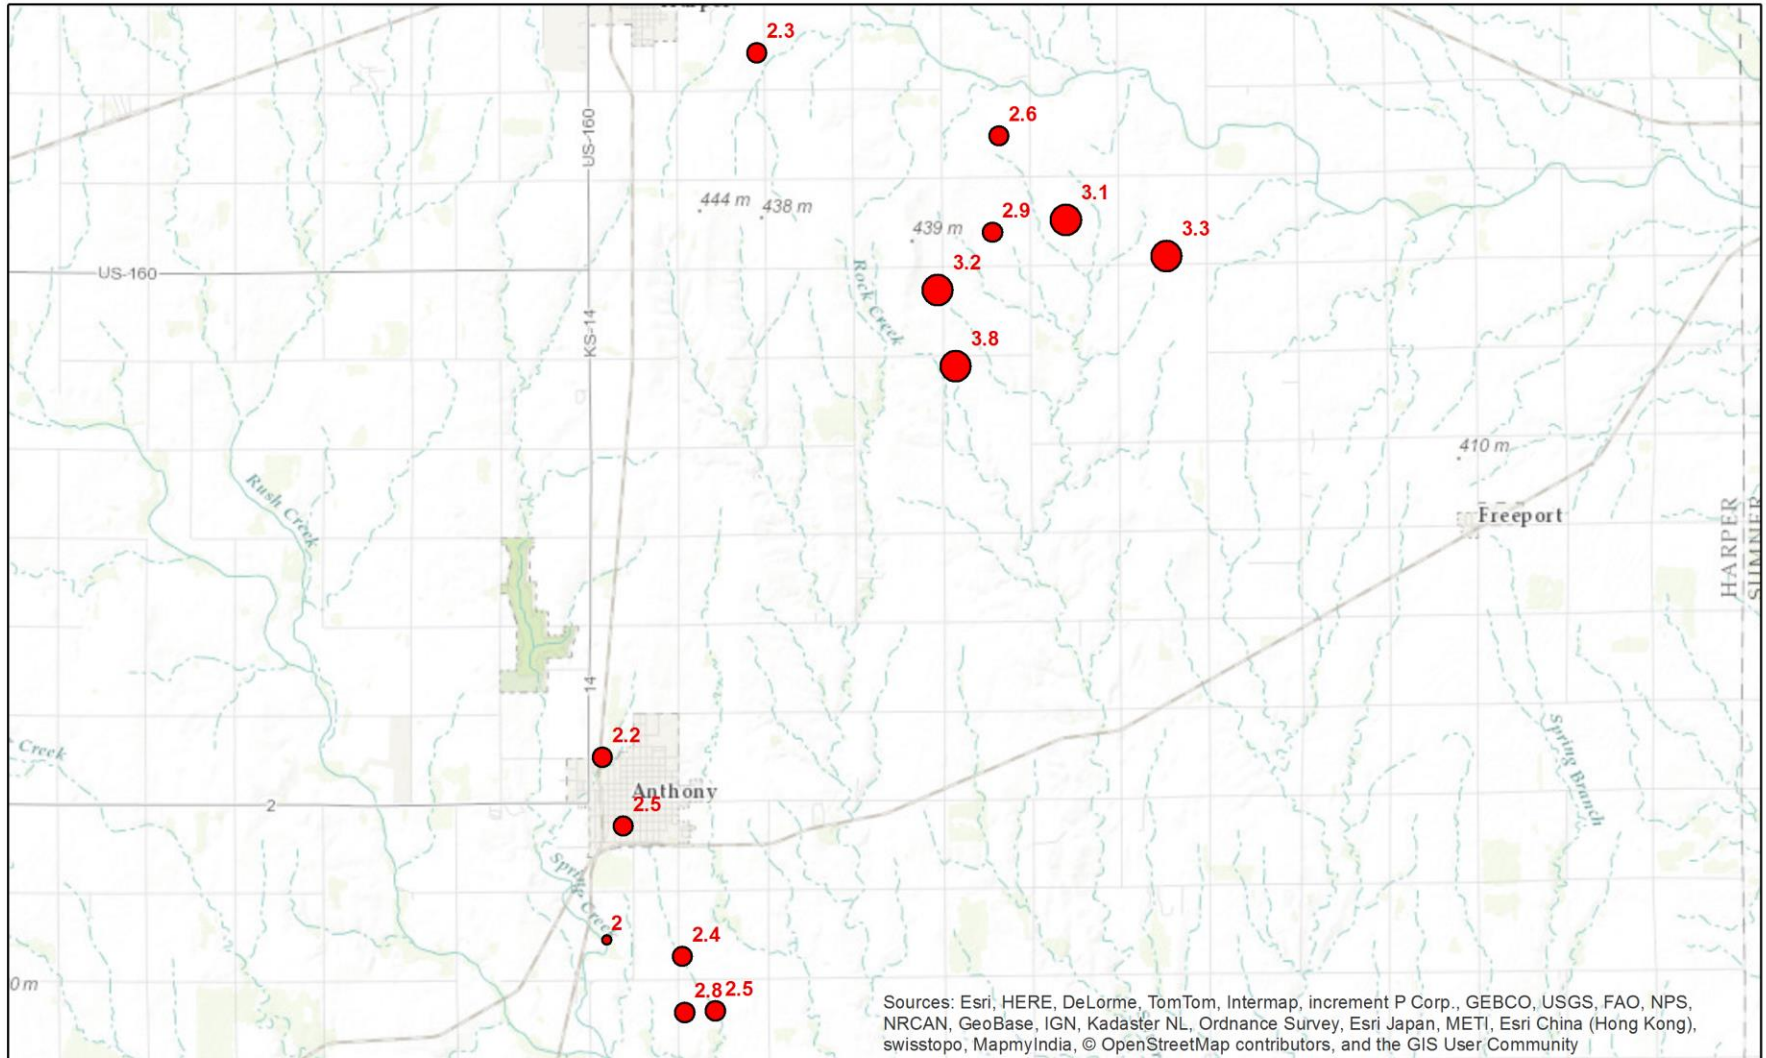

2014 Earthquakes

PRELIMINARY

Kansas Geological Survey
Earthquake Data from Oklahoma Geological Survey, USGS
22 January 2015

2014 Earthquakes: Harper & Sumner Counties

PRELIMINARY

Kansas Geological Survey
Earthquake Data from Oklahoma Geological Survey, USGS
22 January 2015

0 2.5 5 10 Miles

- 1.0 - 2.0
- 2.1 - 3.0
- 3.1 - 4.0
- 4.1 - 5.0

Week of September 24 - 30, 2014

PRELIMINARY

Kansas Geological Survey
Earthquake Data from USGS
22 January 2015

October 2014: Harper County

PRELIMINARY

Kansas Geological Survey
Earthquake Data from USGS
22 January 2015

Week of October 1 - 7, 2014

PRELIMINARY

November 2014: Harper & Sumner Counties

PRELIMINARY

Kansas Geological Survey
Earthquake Data from USGS
22 January 2015

2015 Earthquakes

PRELIMINARY

Kansas Geological Survey
Earthquake Data from USGS
22 January 2015